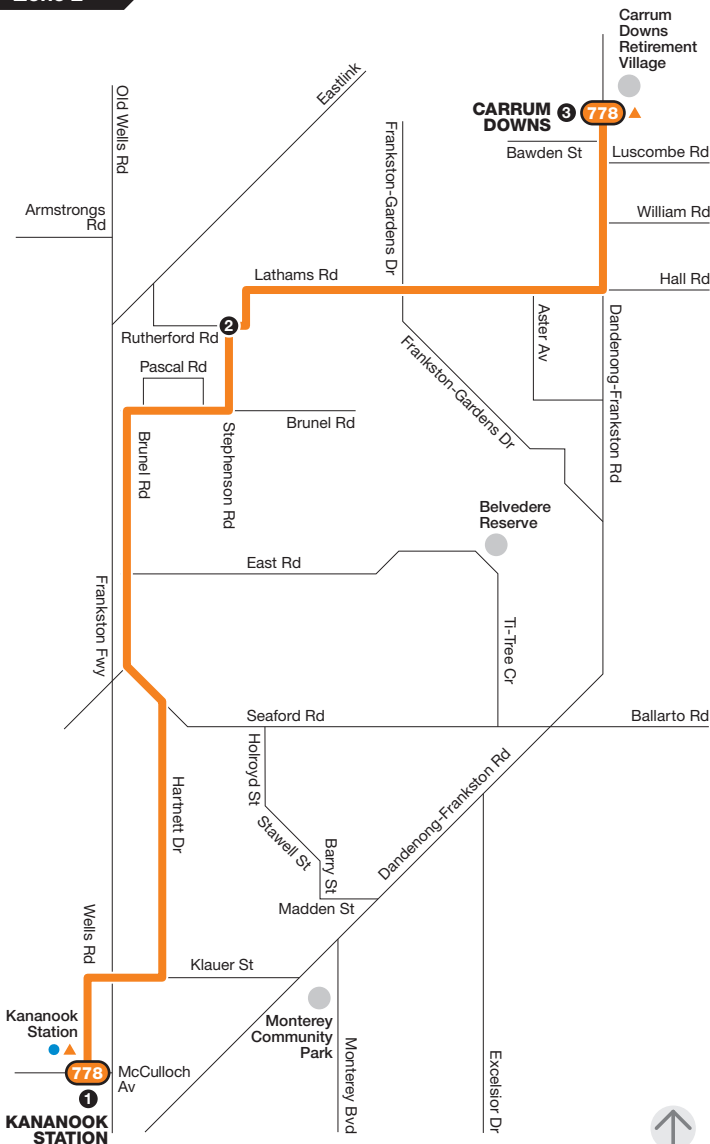

# Kananook Station – Carrum Downs

Route 778 via Brunel Rd

Zone 2

Ticketing zone

**Single zone**  
 Connecting train  
 Connecting bus  
 Major stop

For more information visit [ptv.vic.gov.au](http://ptv.vic.gov.au) or call 1800 800 007 (6am – midnight)

MAP NOT TO SCALE