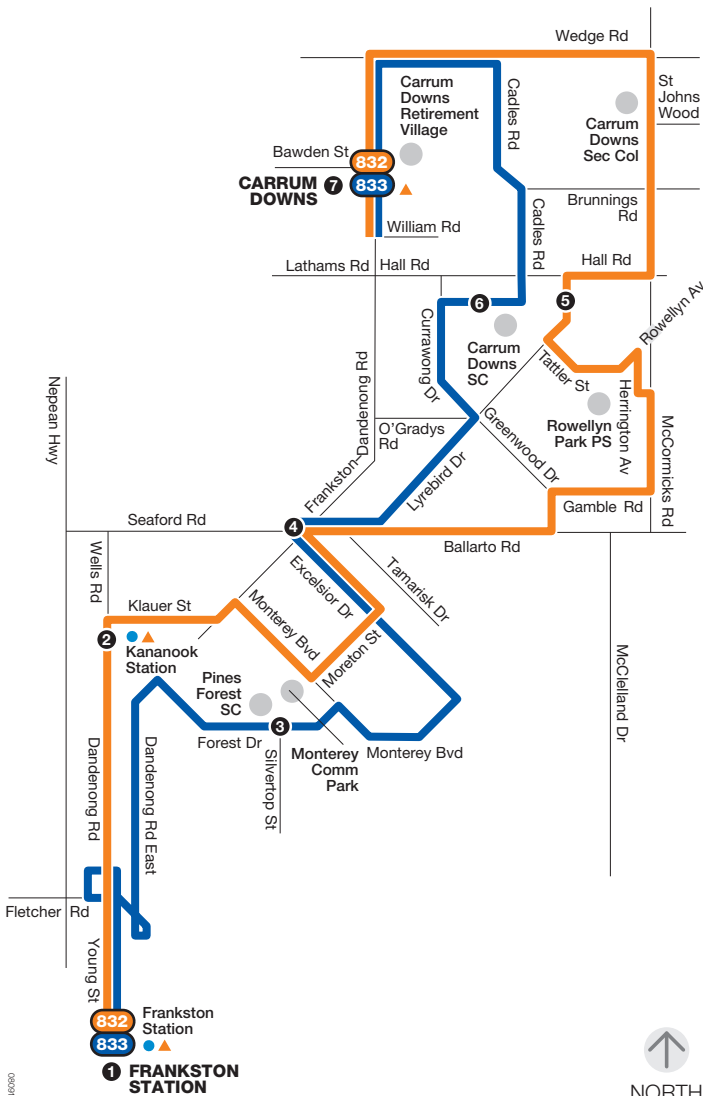

# Frankston Station – Carrum Downs

Route 832 via Kananook Station > McCormicks Rd

Route 833 via Pines Forest SC > Lyrebird Dr

Zone 2

08/09/15

Ticketing zone

Single zone  
Connecting train  
Connecting bus  
Major stop

For more information visit [ptv.vic.gov.au](http://ptv.vic.gov.au) or call 1800 800 007 (6am – midnight)

MAP NOT TO SCALE

© Public Transport Victoria 2015