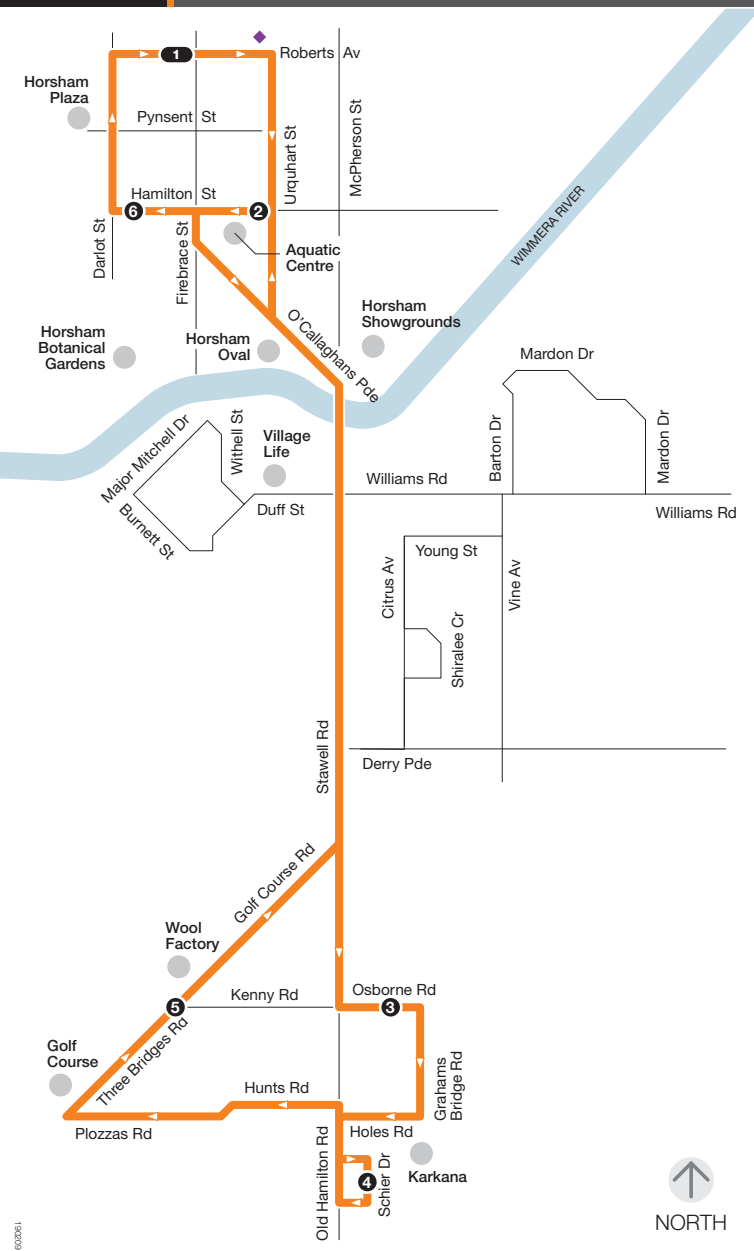

Horsham to Haven

Route 6

via Schier Dr

- Bus route
- V/Line train station
- V/Line coach stop
- Connecting bus
- Train line
- Terminating
- Timing point

For more information visit ptv.vic.gov.au or call 1800 800 007 (6am – midnight daily)

MAP NOT TO SCALE