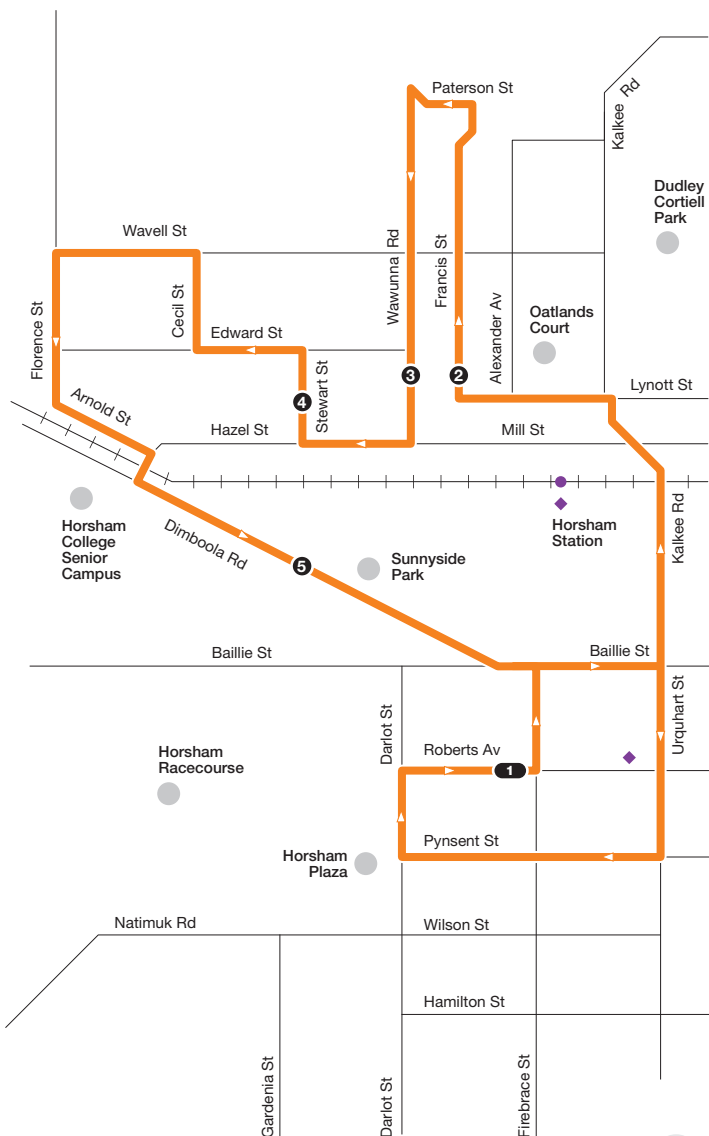

Horsham to Wawunna Rd

Route 3

via Francis St

NORTH

Bus route
 V/Line train station
 V/Line coach stop
 Connecting bus
 Train line
 Terminus
 Timing point

For more information visit ptv.vic.gov.au or call 1800 800 007 (6am – midnight daily)

MAP NOT TO SCALE