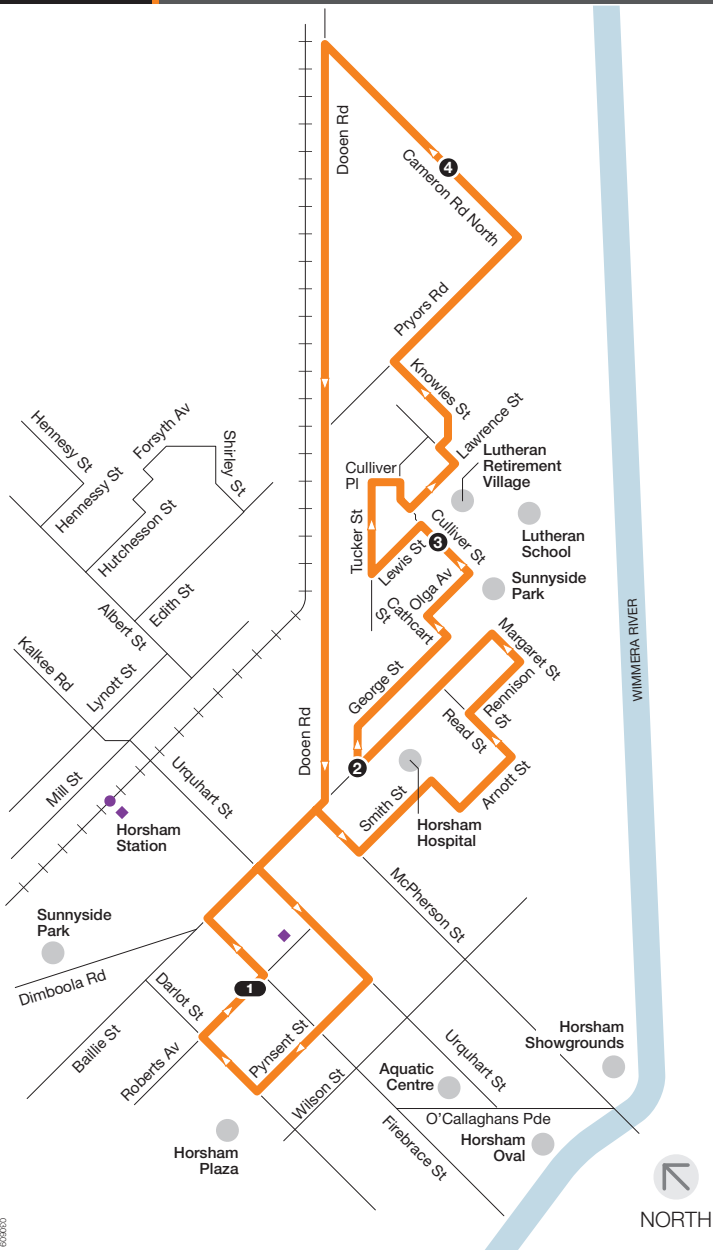

# Horsham to Sunnyside

Route 2

via Cameron Rd North

- Bus route
- V/Line train station
- V/Line coach stop
- Connecting bus
- Train line
- Terminus
- Timing point

For more information visit [ptv.vic.gov.au](http://ptv.vic.gov.au) or call 1800 800 007 (6am – midnight daily)

MAP NOT TO SCALE