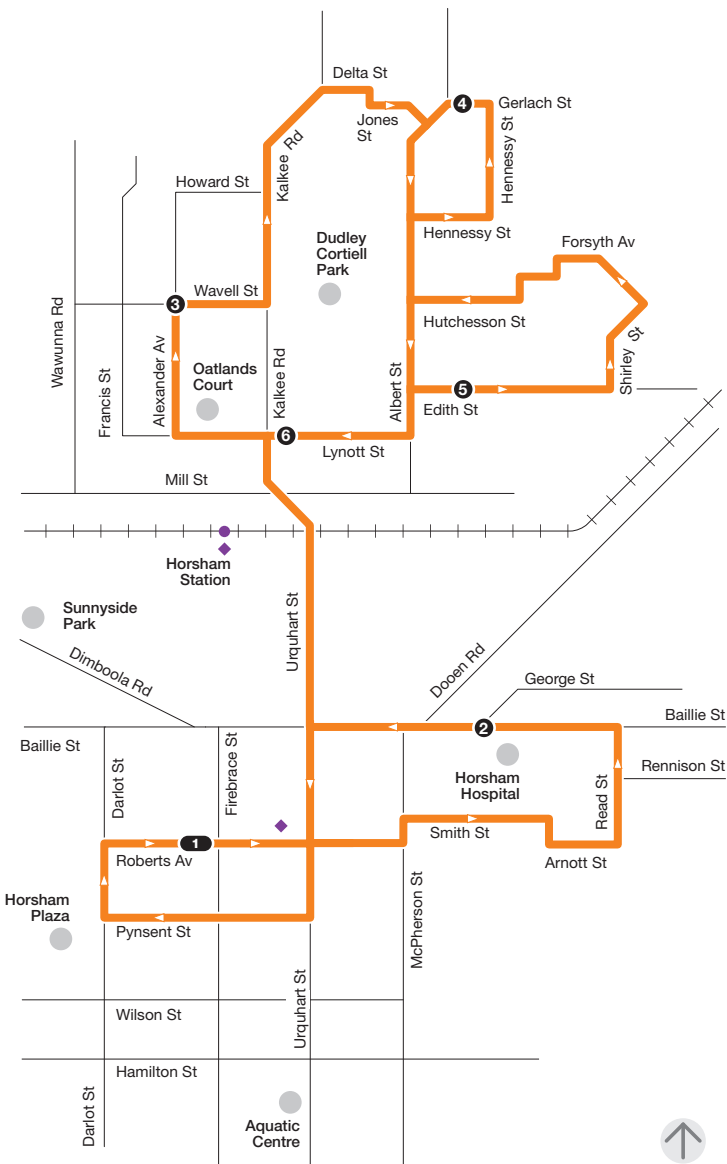

Horsham to Albert St North

Route 1

via Alexander Av

- Bus route
- V/Line train station
- V/Line coach stop
- Connecting bus
- Train line
- Terminus
- Timing point

For more information visit ptv.vic.gov.au or call 1800 800 007 (6am – midnight daily)

MAP NOT TO SCALE