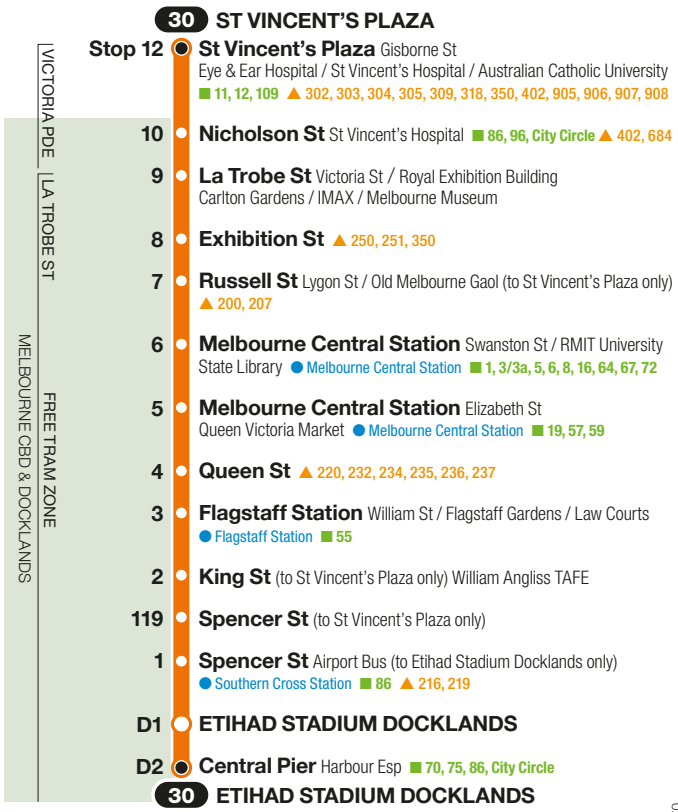

# St Vincent's Plaza – Etihad Stadium Docklands via La Trobe St

# 30

Zone 1

January 2016

Major stops in **bold**. Not all travelled streets / suburbs shown. Not to scale.

For more information visit [ptv.vic.gov.au](http://ptv.vic.gov.au) or call 1800 800 007