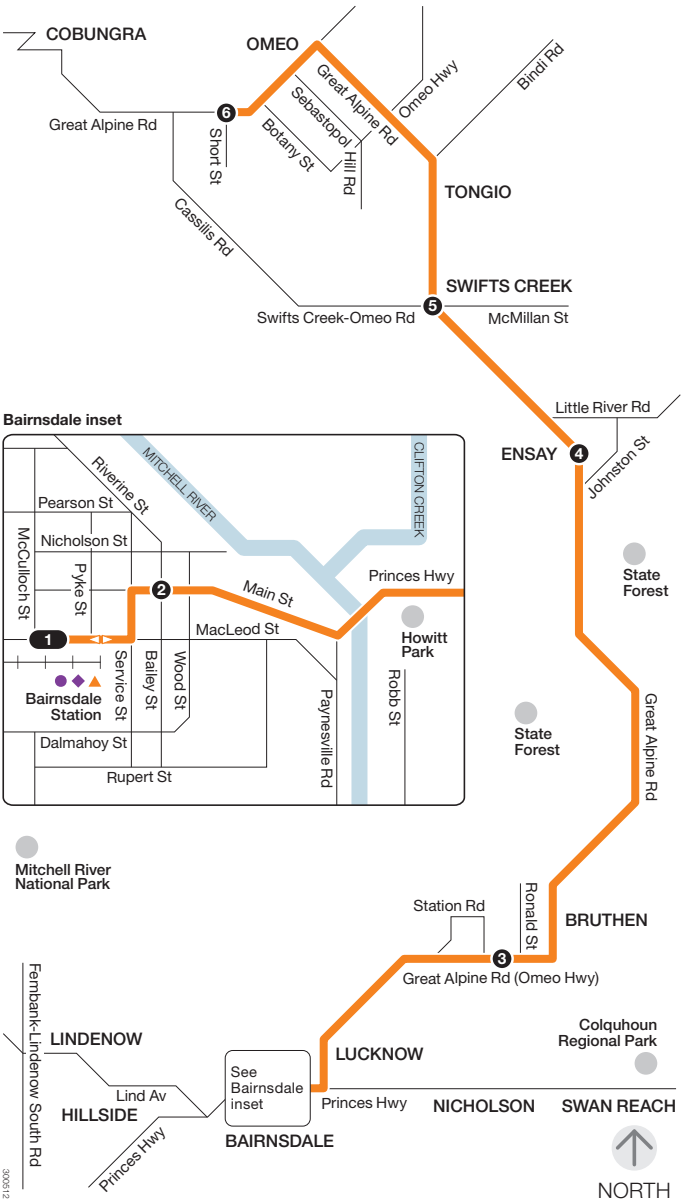

Bairnsdale to Omeo

Route 14 via Bruthen, Swifts Creek

Ticketing zone

Single zone
 V/Line train station
 V/Line coach stop
 Connecting bus
 Train line
 Terminus
 Timing point

For more information visit ptv.vic.gov.au or call 1800 800 007 (6am – midnight daily)

MAP NOT TO SCALE