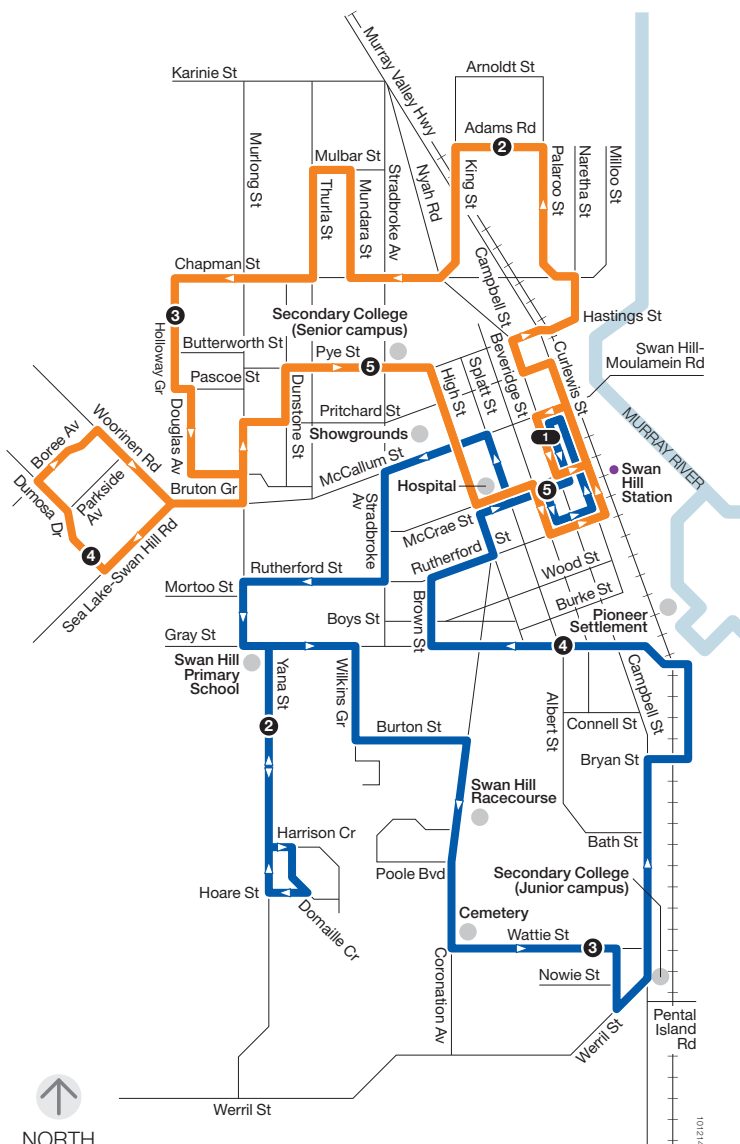

Swan Hill town service

Route 1 North via Chapman St > Pye St

Route 2 South via Yana St > Wattie St

For more information visit ptv.vic.gov.au or call 1800 800 007 (6am – midnight)

MAP NOT TO SCALE
© Public Transport Victoria 2014