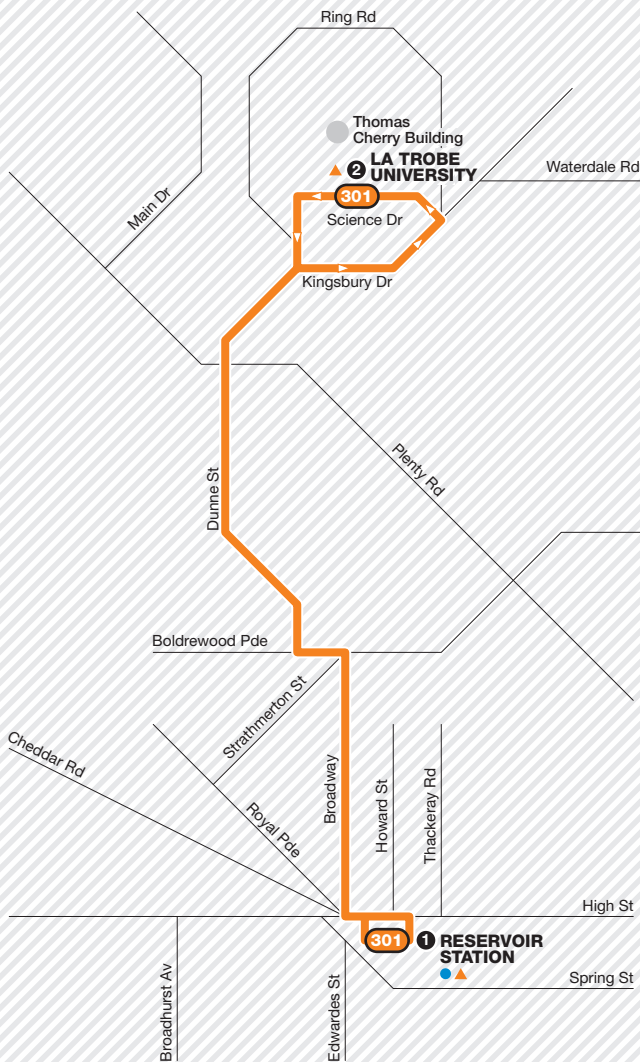

# Reservoir Station – La Trobe University

Route 301

Zone 1 or 2

911191

Ticketing zones

**Zone overlap**

- Connecting train
- Connecting tram
- Connecting bus
- Major stop

For more information visit [ptv.vic.gov.au](http://ptv.vic.gov.au) or call 1800 800 007

MAP NOT TO SCALE

© Public Transport Victoria 2016