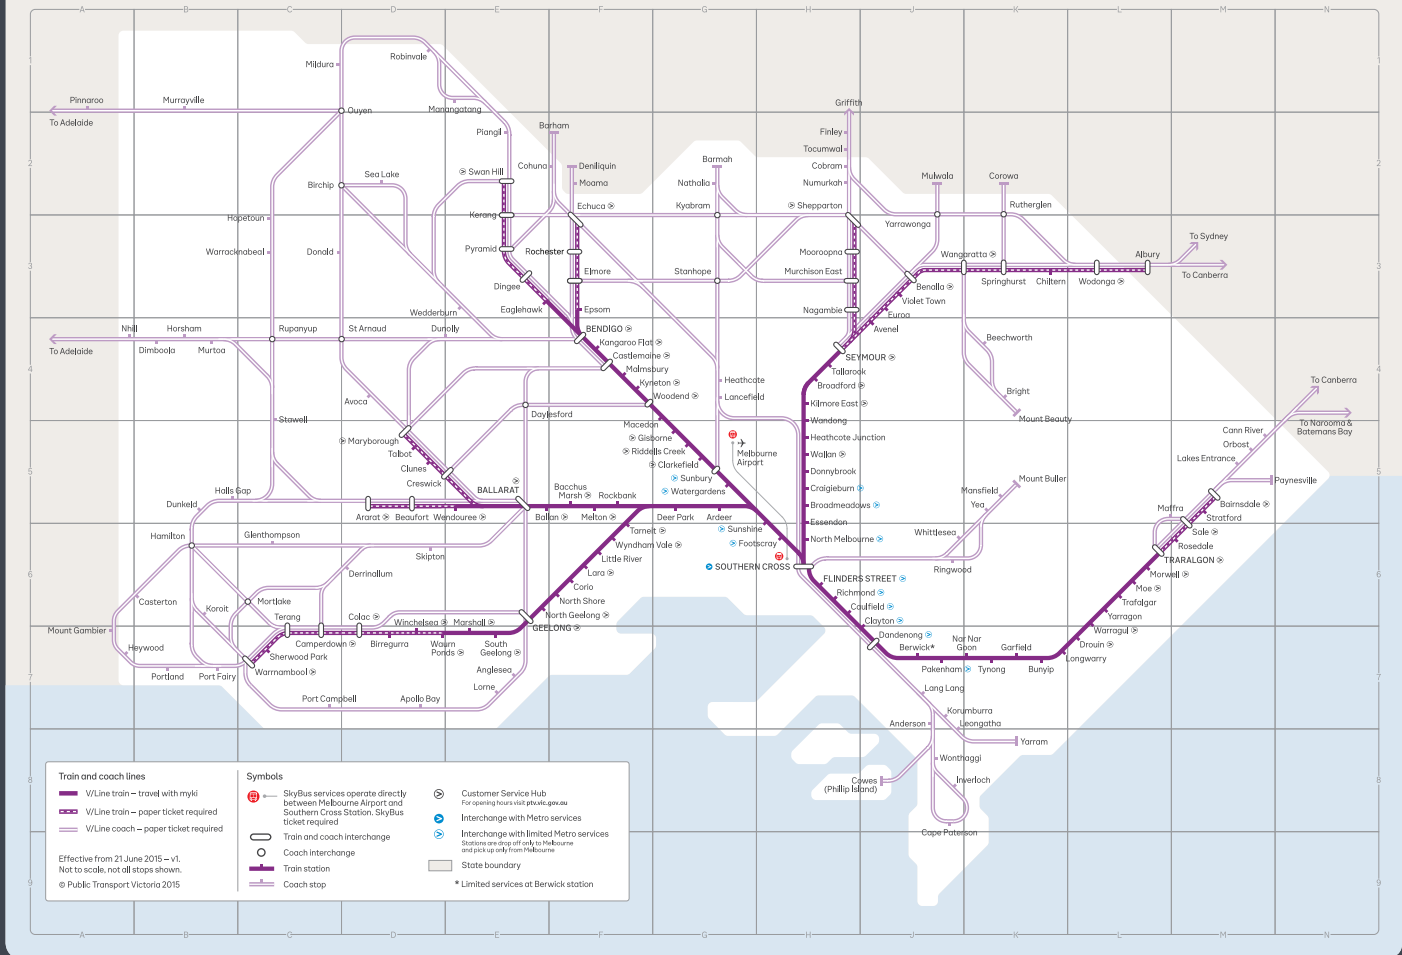

Regional train and coach network

Albury	L3	Cape Paterson	J8	Dunolly	D4	Kilmore East	H4	Mount Beauty	K4	Riddells Creek	G5	Terang	C7
Anderson	J7	Casterton	B6	Koroit	B6	Mount Buller	K5	Ringwood	J6	Tocumwal	H2		
Anglesea	E7	Castlemaine	F4	Eaglehawk	E3	Mount Gambier	A7	Robinvale	D1	Trafalgar	L6		
Apollo Bay	D7	Caulfield	H6	Echuca	F3	Murtoa	J2	Rochester	F3	Traralgon	L6		
Ararat	D5	Chiltern	K3	Elmore	F3	Murchison East	H3	Rockbank	F5	Tynong	K7		
Ardeer	G5	Clarkefield	G5	Epsom	F3	Murrayville	B1	Rosedale	M6	Violet Town	J3		
Avenel	J4	Clayton	J7	Essendon	H5	Murtoa	B4	Rupanyup	C4				
Avoca	D4	Clunes	D5	Euroa	J3	Nagambie	H3	Rutherglen	K2				
		Cobram	H2	Finley	H2	Nar Nar Goon	K7	Sale	M5	Wandong	H5		
Bacchus Marsh	F5	Cohuna	F2	Flinders Street	H6	Nathalia	G2	Sea Lake	D2	Wangaratta	K3		
Bairnsdale	M5	Colac	D7	Footscray	H6	Nhill	A4	Seymour	H4	Warracknabeal	C3		
Ballan	E5	Corio	F6	Garfield	K7	North Geelong	E6	Shepparton	H3	Warragul	L6		
Ballarat	F5	Corowa	K2	Geelong	E6	North Melbourne	H6	Sherwood Park	C7	Warrnambool	C7		
Barham	F2	Cowes (Phillip Island)	J8	Glenthompson	C6	North Shore	F6	Skipton	D6	Watergardens	G5		
Barmah	G2	Craigieburn	H5	Halls Gap	B5	Numurkah	H2	South Geelong	E7	Waurin Ponds	D7		
Beaufort	D5	Creswick	E5	Hamilton	B6	Orbost	M5	Southern Cross	H6	Wedderburn	E3		
Beechworth	K4	Dandenong	J7	Heathcote	G4	Ouyen	C1	Springhurst	K3	Wendouree	E5		
Benalla	J3	Daylesford	E4	Heathcote Junction	A7	Pakenham	J7	St Arnaud	D4	Whittlesea	J6		
Bendigo	F4	Deer Park	G5	Heywood	H5	Paynesville	M5	Stanhope	G3	Winchelsea	D7		
Berwick	J7	Derrinallum	D6	Hopetoun	C3	Piangel	E2	Stawell	C4	Wodonga	L3		
Birchip	C2	Dimboola	B4	Horsham	B4	Pinnaroo	A1	Stratford	M5	Wonthaggi	J8		
Birregurra	D7	Dingee	E3	Inverloch	J8	Port Campbell	C7	Sunbury	G5	Woodend	F4		
Bright	K4	Donald	C3	Kangaroo Flat	F4	Port Fairy	B7	Sunshine	H6	Wyndham Vale	F6		
Broadford	H4	Donnybrook	H5	Kerang	E3	Portland	B7	Swan Hill	E2	Yarragon	L6		
Broadmeadows	H5	Drouin	L7			Pyramid	E3	Talbot	D5	Yarram	K8		
Bunyip	K7	Dunkeld	B5			Richmond	H6	Tallaroak	H4	Yarrowonga	J2		
Camperdown	C7							Tarneit	F6	Yea	K5		
Cann River	M5												