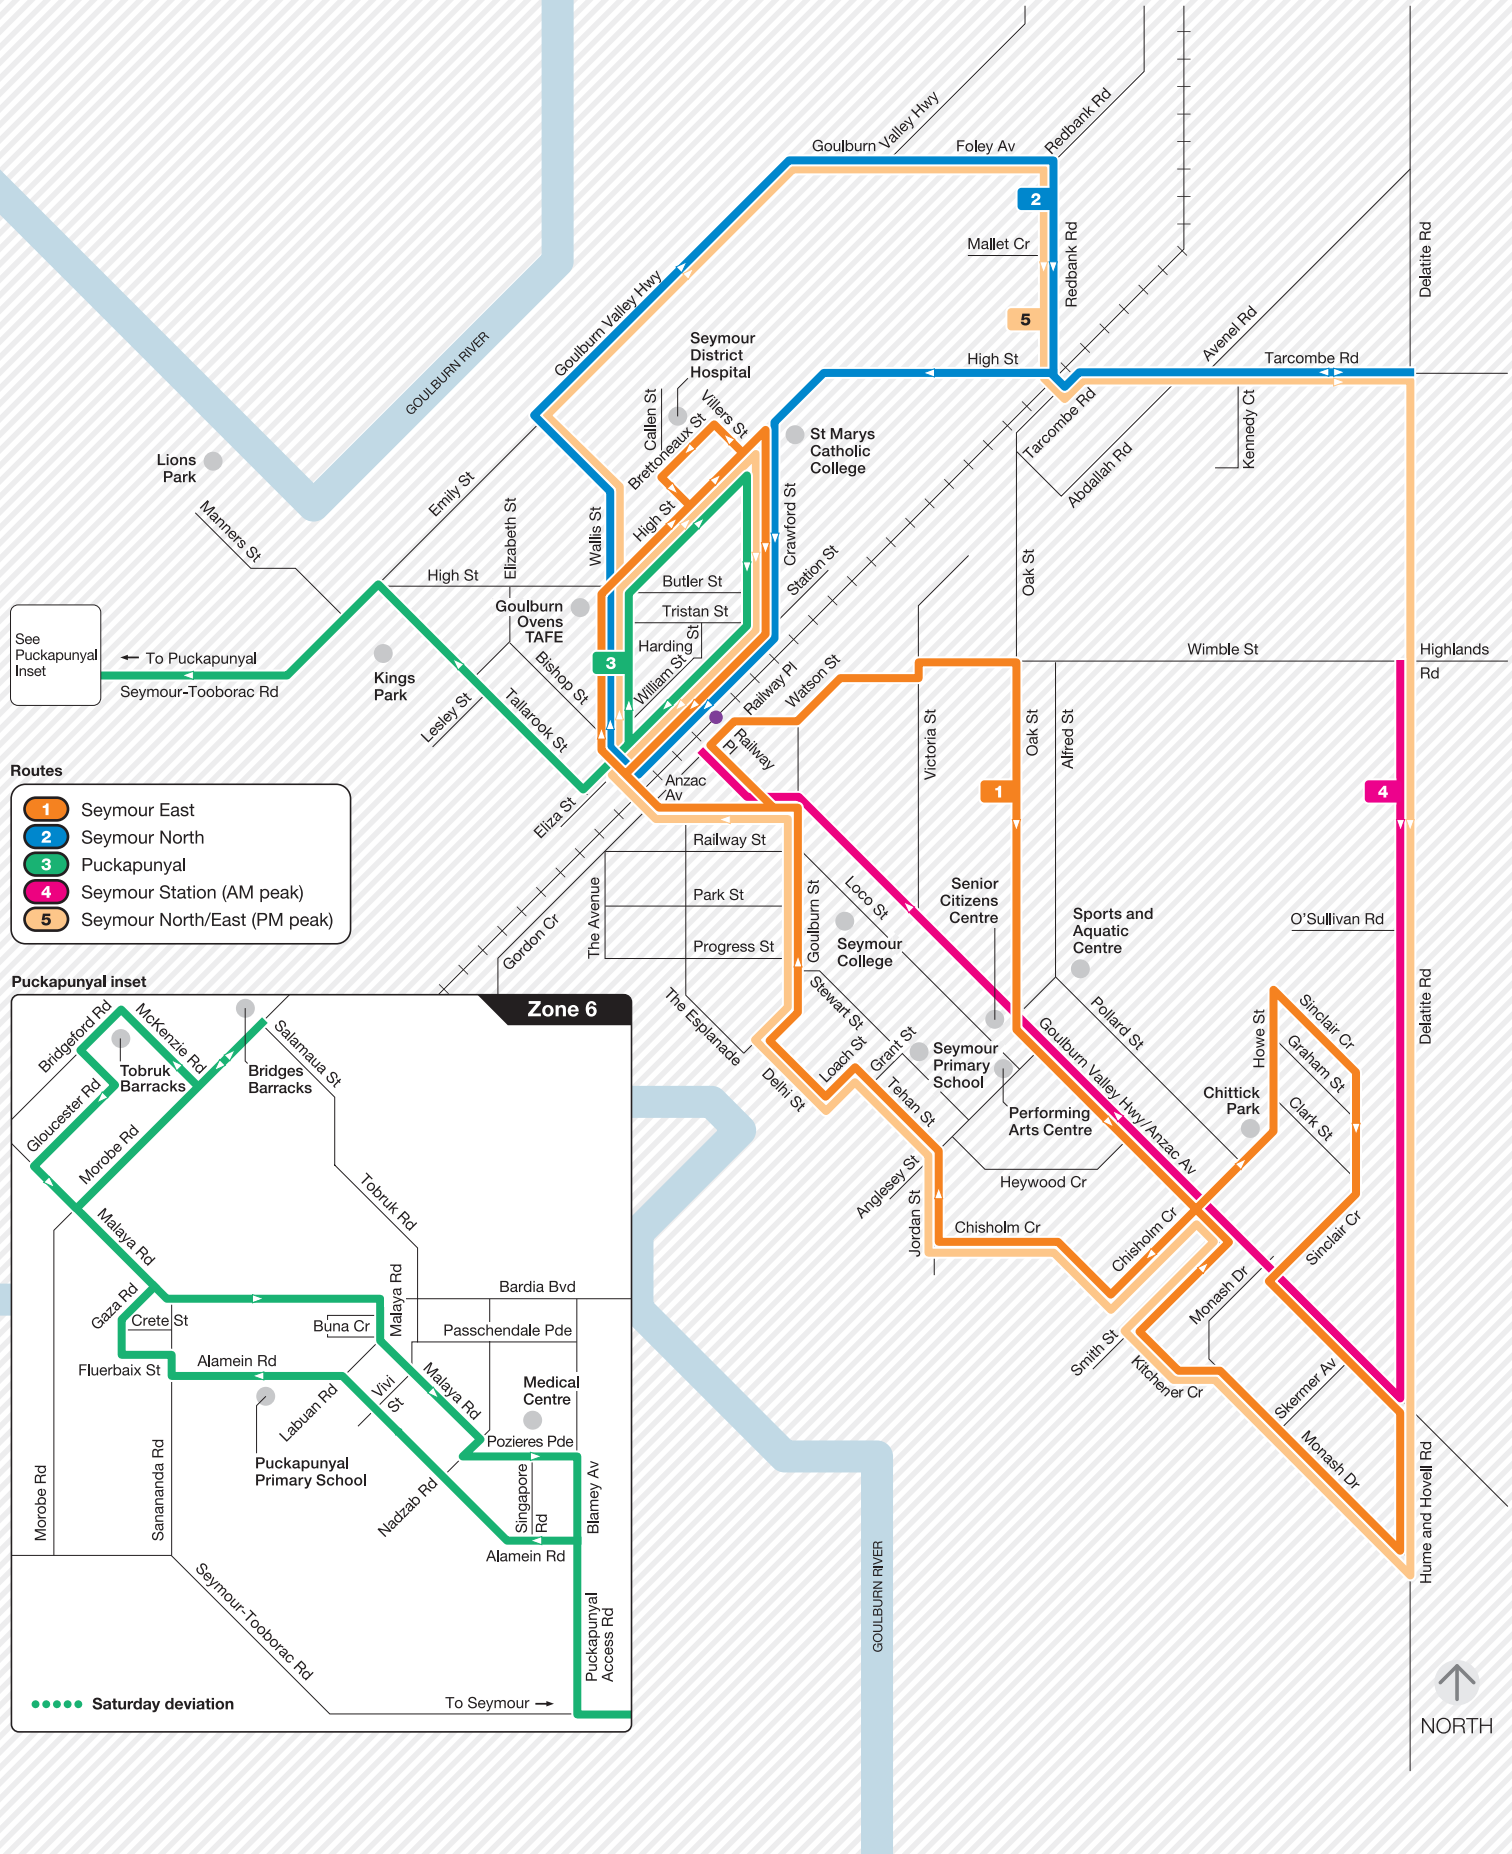

Seymour bus network

Zone 6 or 7

- Routes**
- 1 Seymour East
 - 2 Seymour North
 - 3 Puckapunyal
 - 4 Seymour Station (AM peak)
 - 5 Seymour North/East (PM peak)

Information

For more information visit ptv.vic.gov.au or call 1800 800 007 (6am – midnight daily)

MAP NOT TO SCALE
Effective April 2010
© Public Transport Victoria 2014