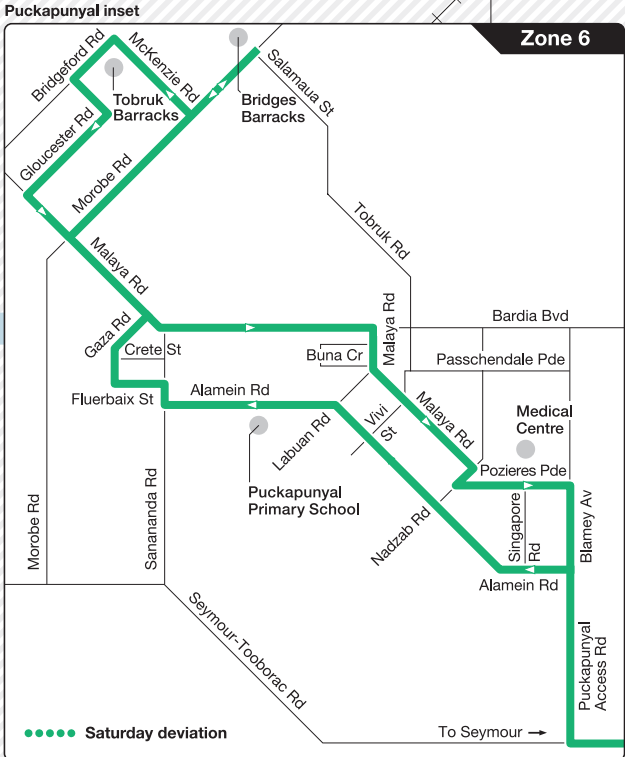

Seymour bus network

Zone 6 or 7

- Routes**
- 1 Seymour East
 - 2 Seymour North
 - 3 Puckapunyal
 - 4 Seymour Station (AM peak)
 - 5 Seymour North/East (PM peak)

Information

For more information visit ptv.vic.gov.au or call 1800 800 007 (6am – midnight daily)