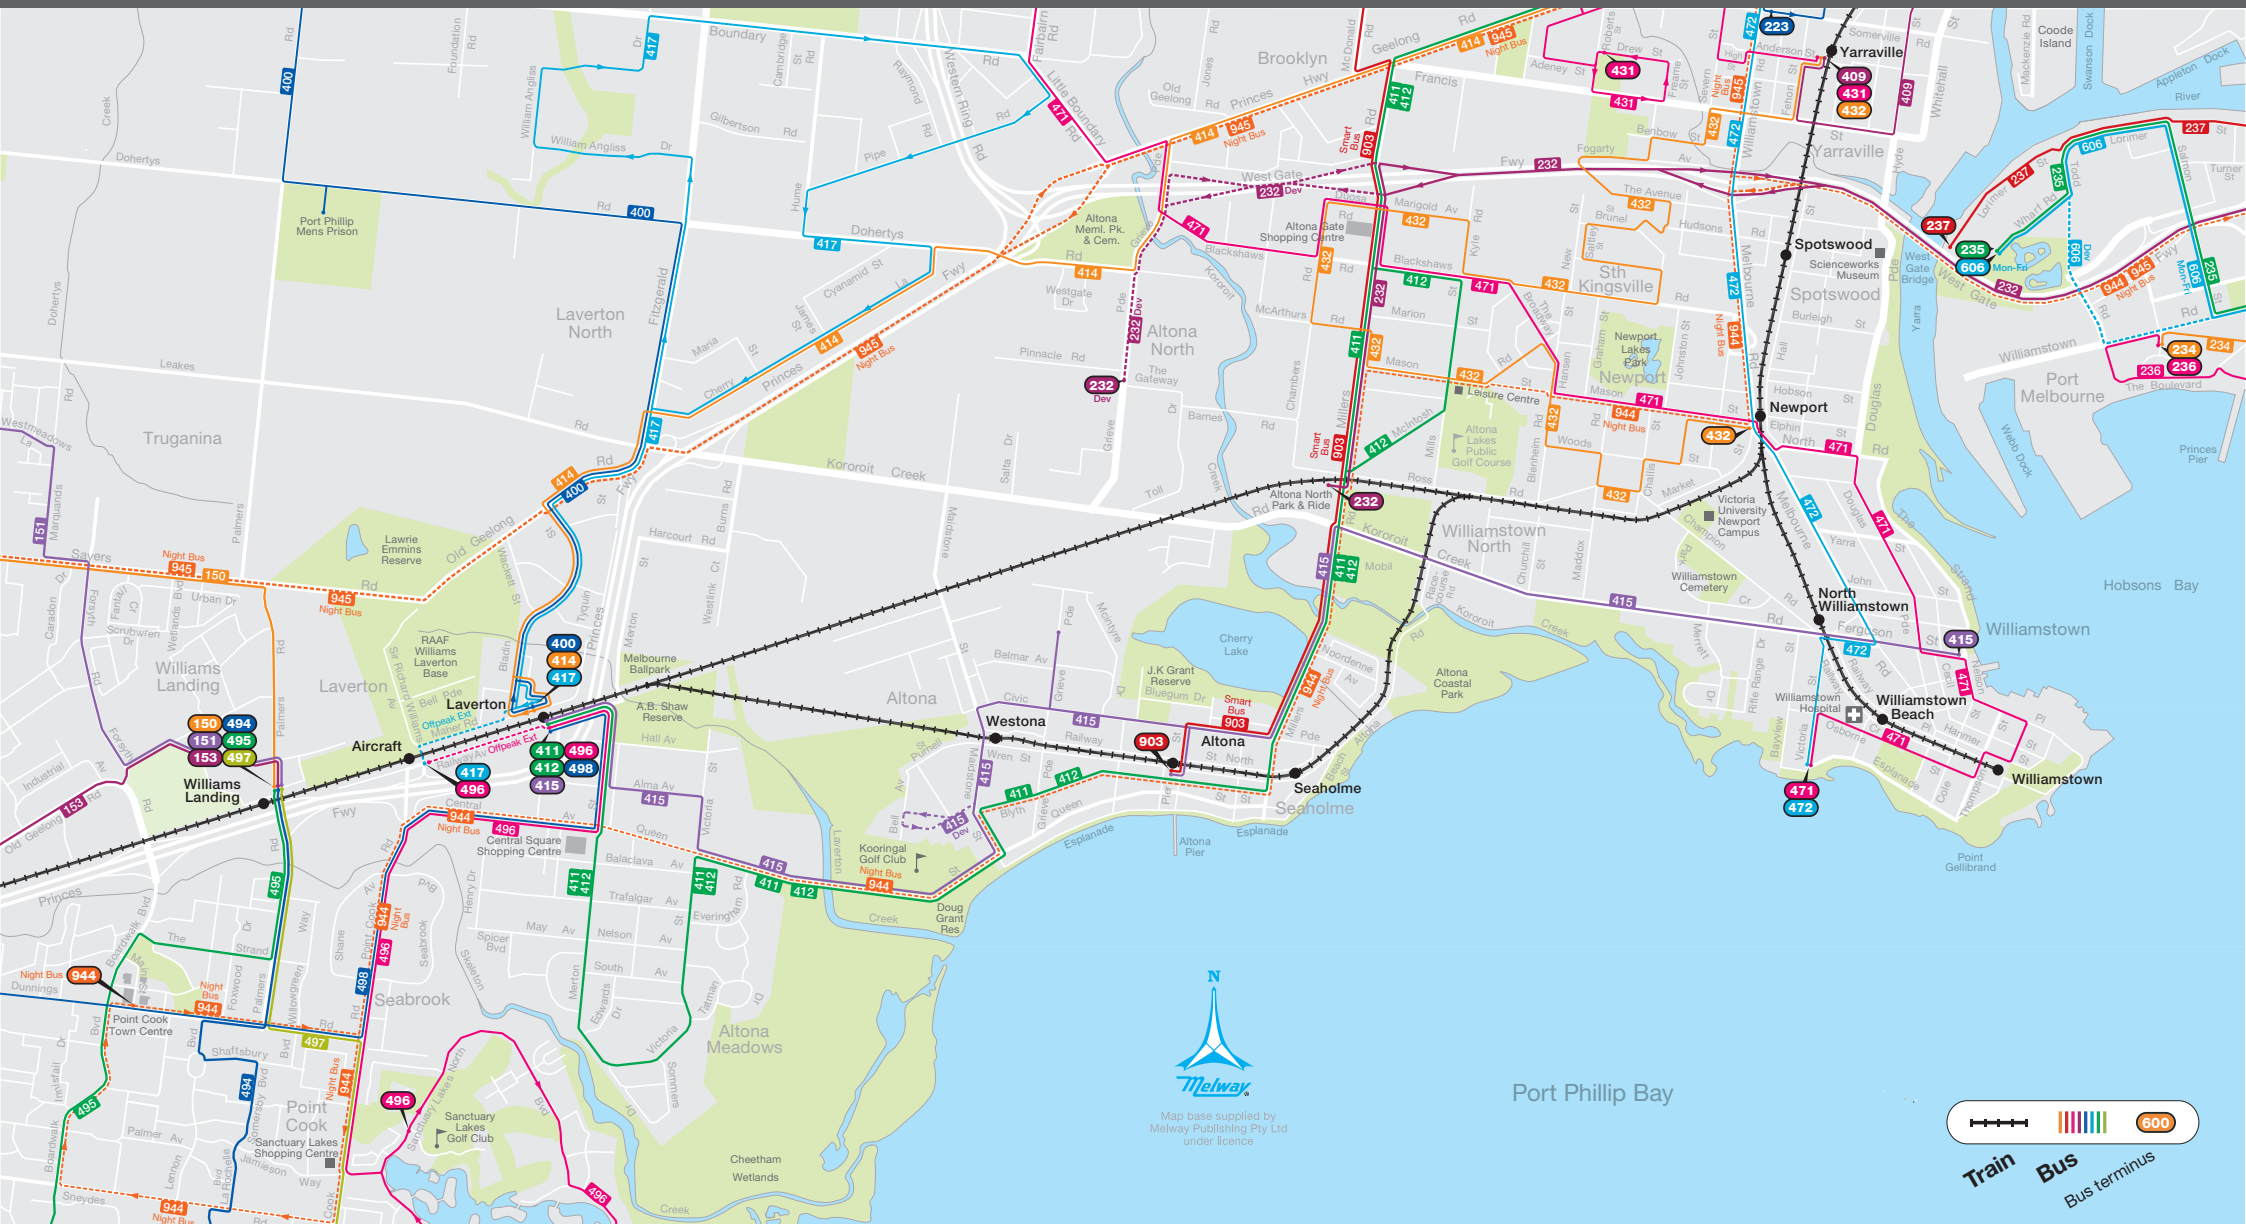

City of Hobsons Bay

Map base supplied by Melway Publishing Pty Ltd under licence

Train Bus Bus terminus