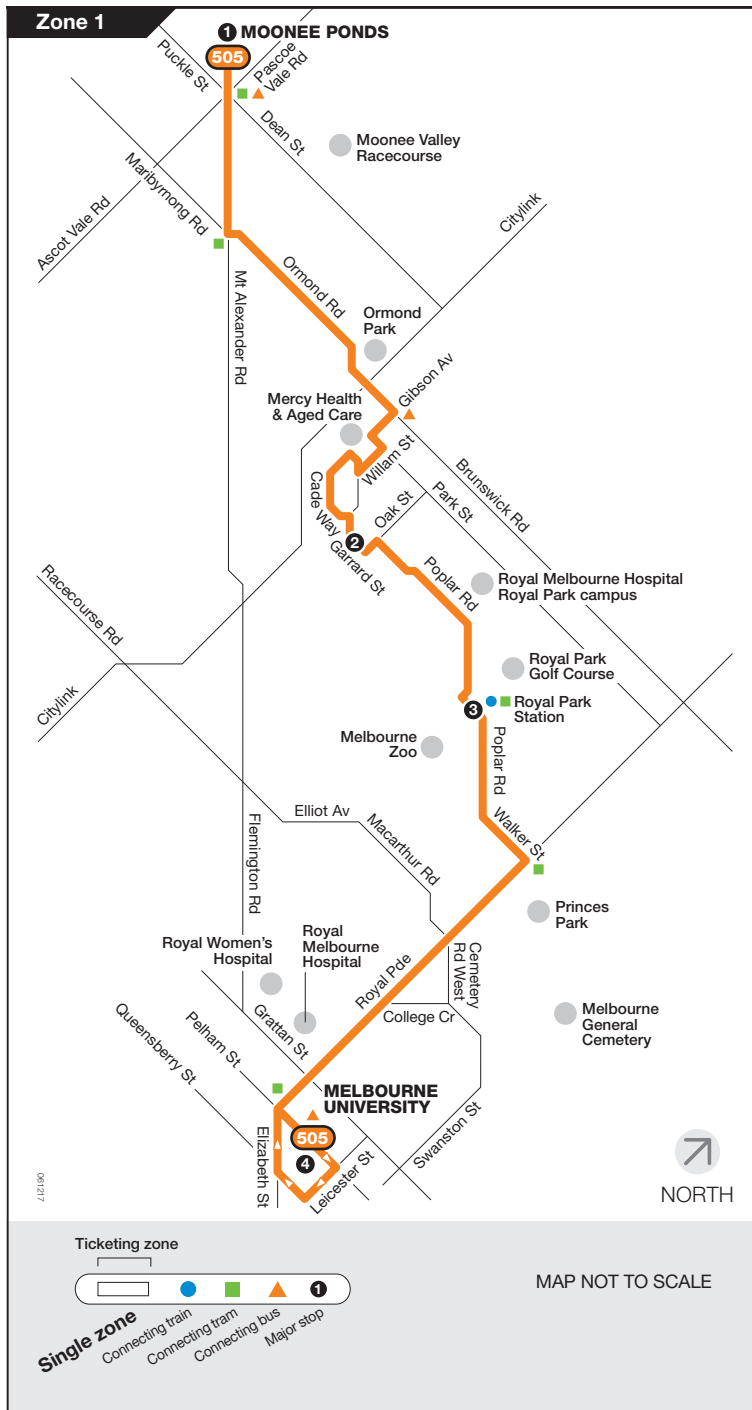

505

Moonee Ponds to Melbourne University

via Parkville Gardens

Major stops

1. Moonee Ponds
2. Parkville Avenue
3. Royal Park Station
4. Melbourne University

Route Description

Moonee Ponds to Melbourne University

Departs from Moonee Ponds Interchange and runs via Mt Alexander Rd, Ormond Rd, Brunswick Rd, Gibson Av, Park St, William St, Cade Way, Garrard St, Oak St, Poplar Rd and Walker St to Royal Pde near Genetics Lane, Melbourne University.

Melbourne University to Moonee Ponds

Departs from Royal Pde near Genetics Lane, Melbourne University and runs via Royal Pde, Walker St, Poplar Rd, Oak St, Garrard St, Cade Way, William St, Park St, Gibson Av, Brunswick Rd, Ormond Rd and Mt Alexander Rd to Moonee Ponds Interchange.

Monday to Friday

Melbourne University to Moonee Ponds

	AM	AM/PM						PM					
Melbourne University	6.47	7.48	8.51	9.50	10.50	11.50	12.50	1.50	2.49	3.28	4.03	4.30	
Royal Park Station	6.59	8.03	9.06	10.05	11.05	12.05	1.05	2.05	3.07	3.48	4.23	4.50	
Parkville Avenue	7.01	8.05	9.08	10.07	11.07	12.07	1.07	2.07	3.09	3.50	4.25	4.52	
Moonee Ponds	7.11	8.15	9.18	10.19	11.19	12.19	1.19	2.19	3.21	4.02	4.37	5.04	
	PM												
Melbourne University	5.08	6.13	7.09	7.54	8.43	9.42							
Royal Park Station	5.28	6.27	7.23	8.08	8.55	9.54							
Parkville Avenue	5.30	6.29	7.25	8.10	8.57	9.56							
Moonee Ponds	5.42	6.40	7.36	8.21	9.08	10.07							