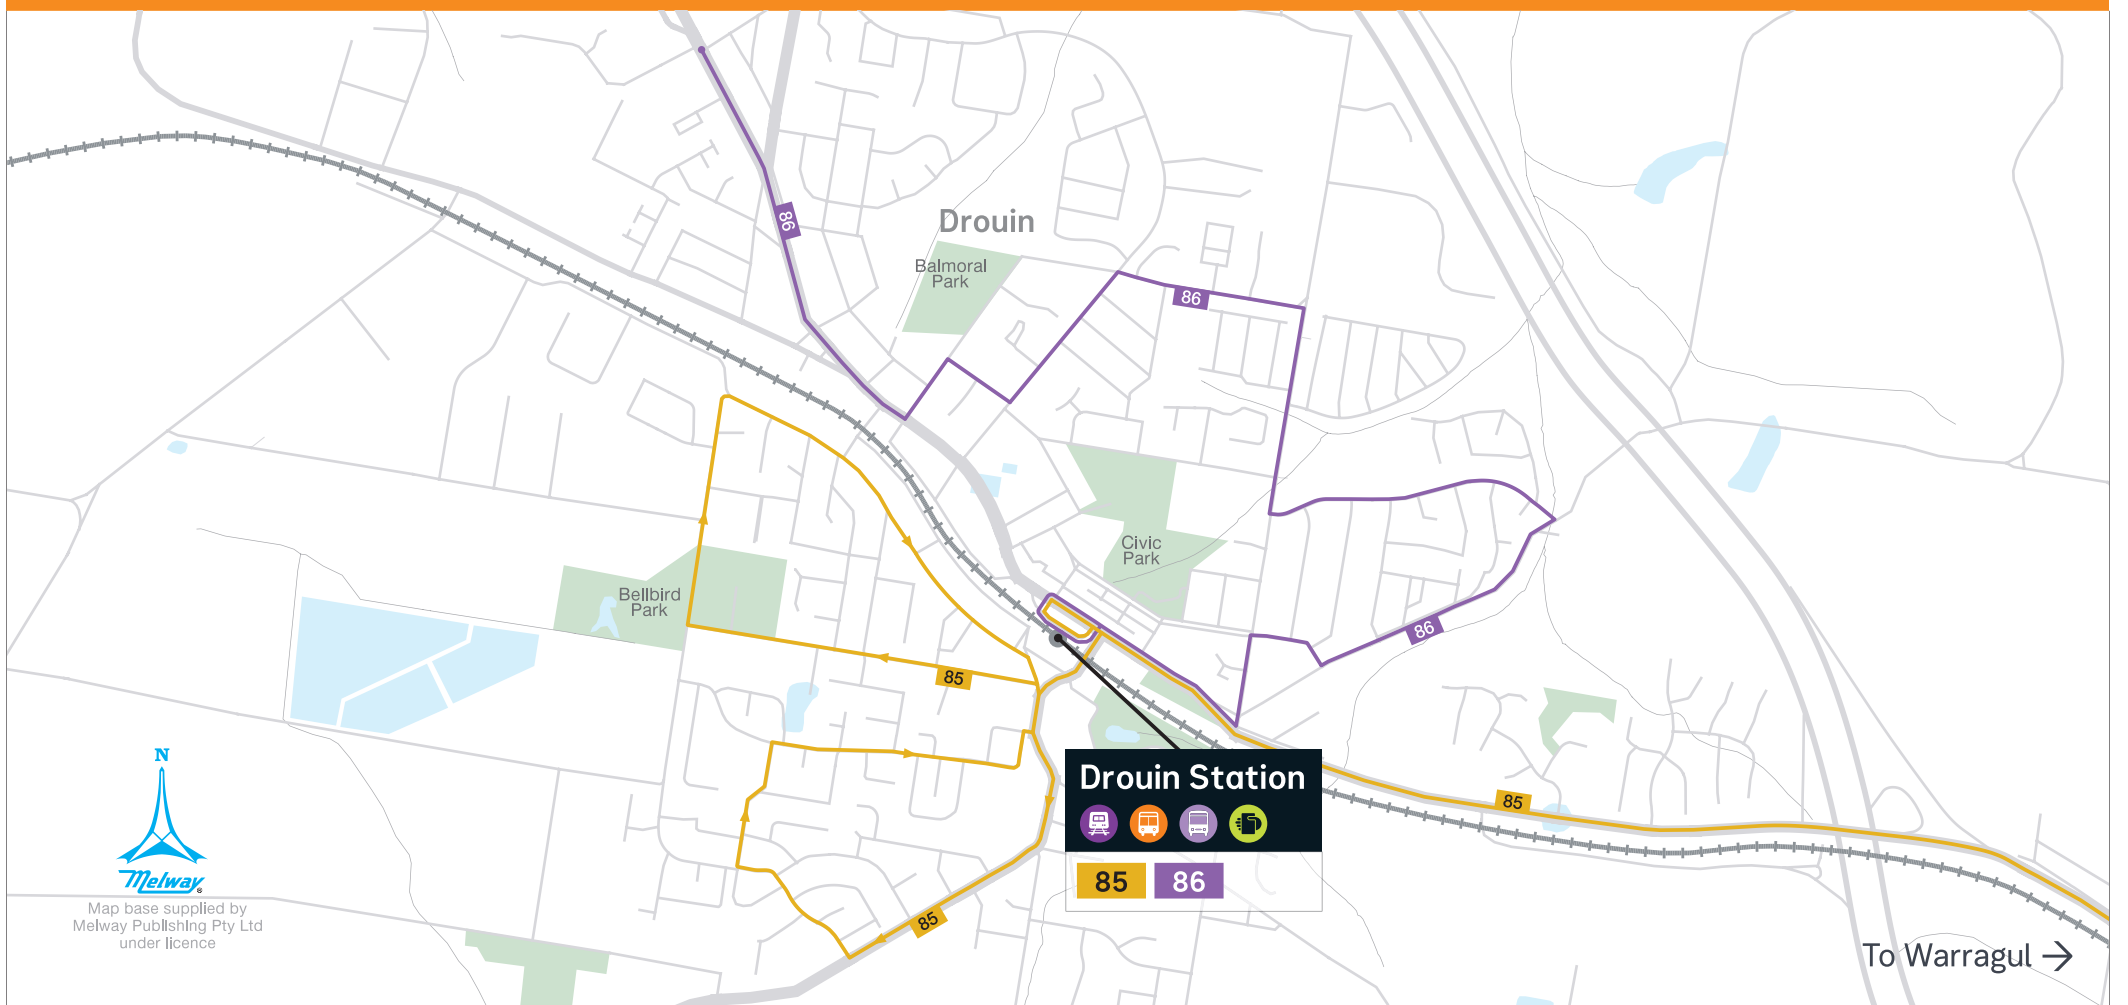

Warragul and Drouin network map

from 14 May 2017

Warragul

← To Drouin

Drouin

Route	Description
80	Warragul South to Warragul Station
81	Warragul North to Warragul Station
82	Warragul North to Warragul Station
83	Warragul East to Warragul Station

Route	Description
85	Drouin Station to Warragul Station
86	Drouin Station to Drouin North
89	Warragul to Noojee

Route 89 will remain a paper ticket service. All other routes use myki.

- Bus route
- Route number
- Train line
- Regional connection
- Bus connection
- Coach connection
- myki

↑ NORTH
MAPS NOT TO SCALE
© Public Transport Victoria 2017