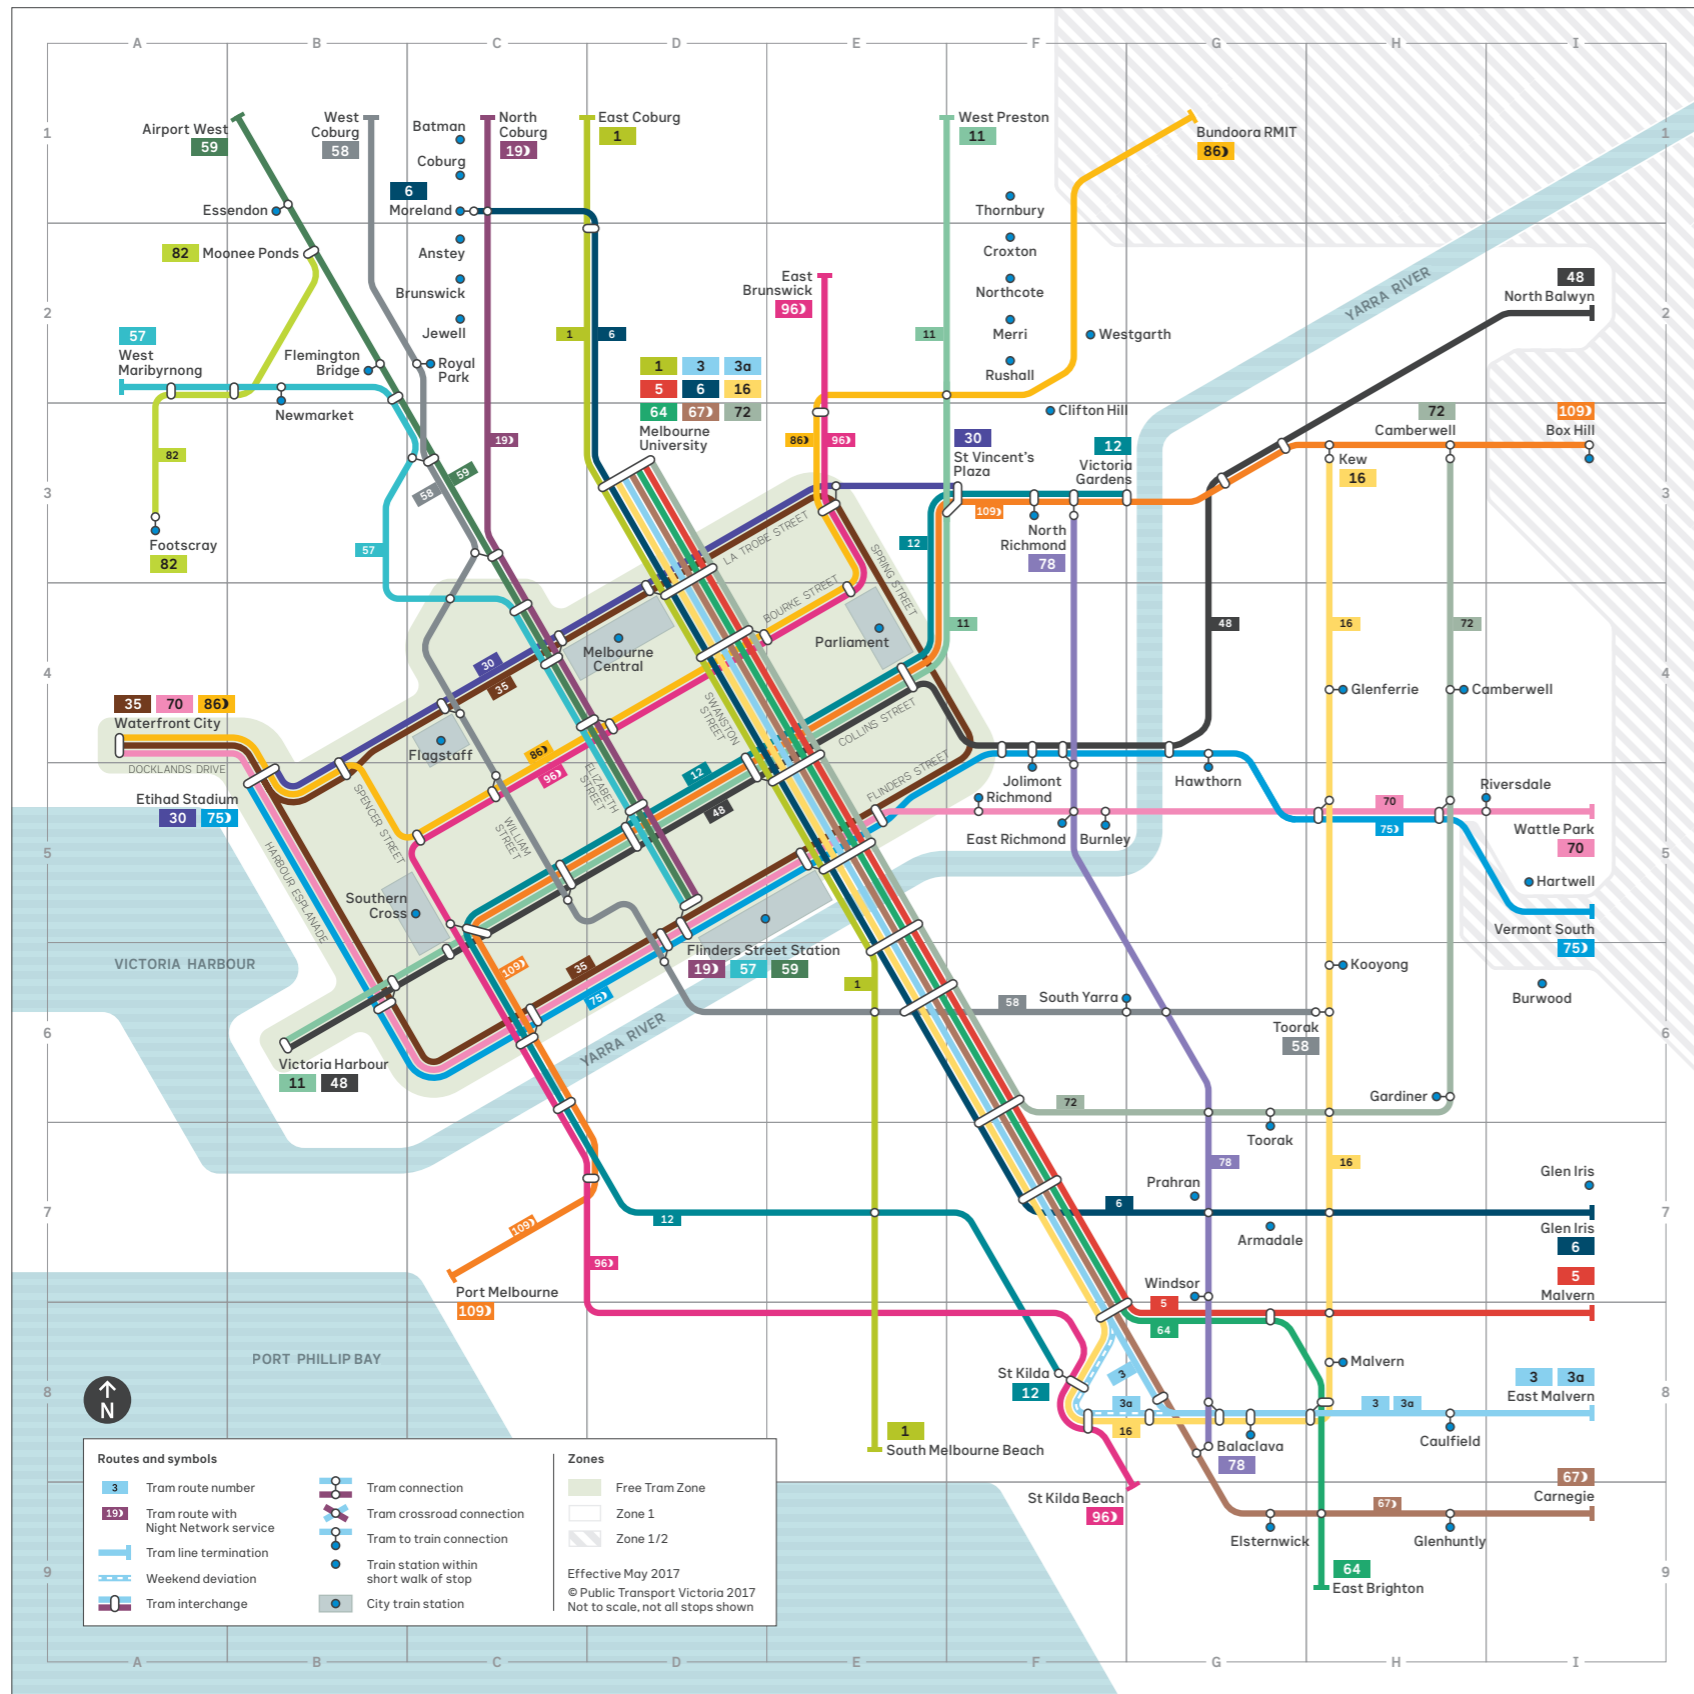

Melbourne tram network

Tram routes

Tram routes	Via
1 East Coburg – South Melbourne Beach	Lygon Street, Brunswick, City, South Melbourne
3 Melbourne University – East Malvern (weekdays)	City, St Kilda Road, Balaclava, Caulfield North
3a Melbourne University – East Malvern (weekends)	City, St Kilda Road, St Kilda, Balaclava, Caulfield North
5 Melbourne University – Malvern	City, Dandenong Road, Windsor, Armadale
6 Moreland – Glen Iris	Lygon Street, Brunswick, City, High Street, Armadale
11 West Preston – Victoria Harbour Docklands	St Georges Road, Northcote, Brunswick Street, Fitzroy, City
12 Victoria Gardens – St Kilda (Fitzroy Street)	Victoria Street, Richmond, City, South Melbourne
16 Melbourne University – Kew	City, St Kilda Beach, Glenferrie Road, Malvern
19 North Coburg – Flinders Street Station	Sydney Road, Coburg, Brunswick, Parkville, City
30 St Vincent's Plaza – Etihad Stadium Docklands	La Trobe Street, City
35 City Circle	Docklands, La Trobe Street, Flinders Street
48 North Balwyn – Victoria Harbour Docklands	Kew, Bridge Road, Richmond, City
57 West Maribyrnong – Flinders Street Station	Racecourse Road, Flemington, North Melbourne, City
58 West Coburg – Toorak	Brunswick West, City, Toorak Road, South Yarra
59 Airport West – Flinders Street Station	Mt Alexander Road, Essendon, Flemington, City
64 Melbourne University – East Brighton	City, Dandenong Road, Windsor, Caulfield
67 Melbourne University – Carnegie	City, Balaclava, Glenhuntly Road, Elsternwick
70 Wattle Park – Waterfront City Docklands	Riversdale Road, Surrey Hills, Richmond, City
72 Melbourne University – Camberwell	City, Commercial Road, Prahran, Camberwell
75 Vermont South – Etihad Stadium Docklands	Burwood, Hawthorn, Bridge Road, Richmond, City
78 North Richmond – Balaclava	Chapel Street, South Yarra, Prahran, Windsor
82 Moonee Ponds – Footscray	Droop Street, Maribyrnong Road
86 Bundoora RMIT – Waterfront City Docklands	Preston, High Street, Northcote, Collingwood, City
96 East Brunswick – St Kilda Beach	Nicholson Street, Fitzroy, City, Albert Park
109 Box Hill – Port Melbourne	Whitehorse Road, Mont Albert, City, Southbank