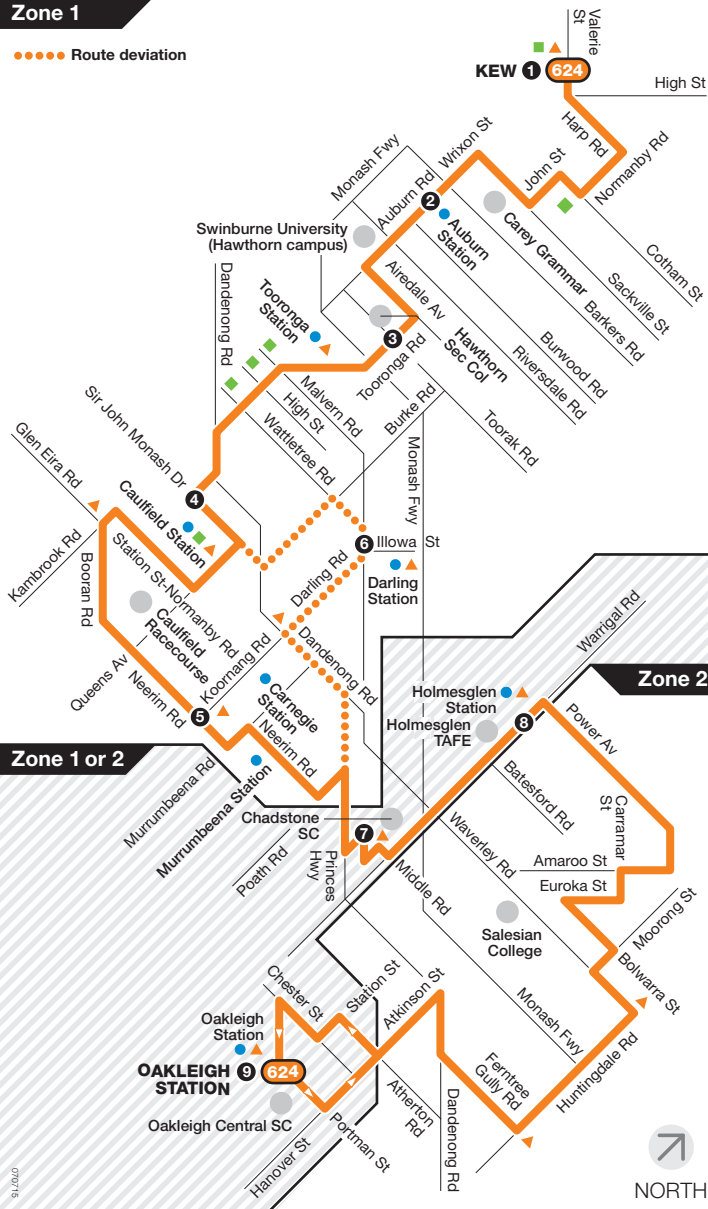

# Kew – Oakleigh Station

Route 624 via Caulfield > Carnegie or Darling > Chadstone

## Zone 1

●●●●● Route deviation

**Ticketing zones**

●
■
▲
1

**Single zone**  
**Zone overlap**

● Connecting train  
■ Connecting tram  
▲ Connecting bus  
1 Major stop

For more information visit [ptv.vic.gov.au](http://ptv.vic.gov.au) or call 1800 800 007 (6am – midnight)

MAP NOT TO SCALE