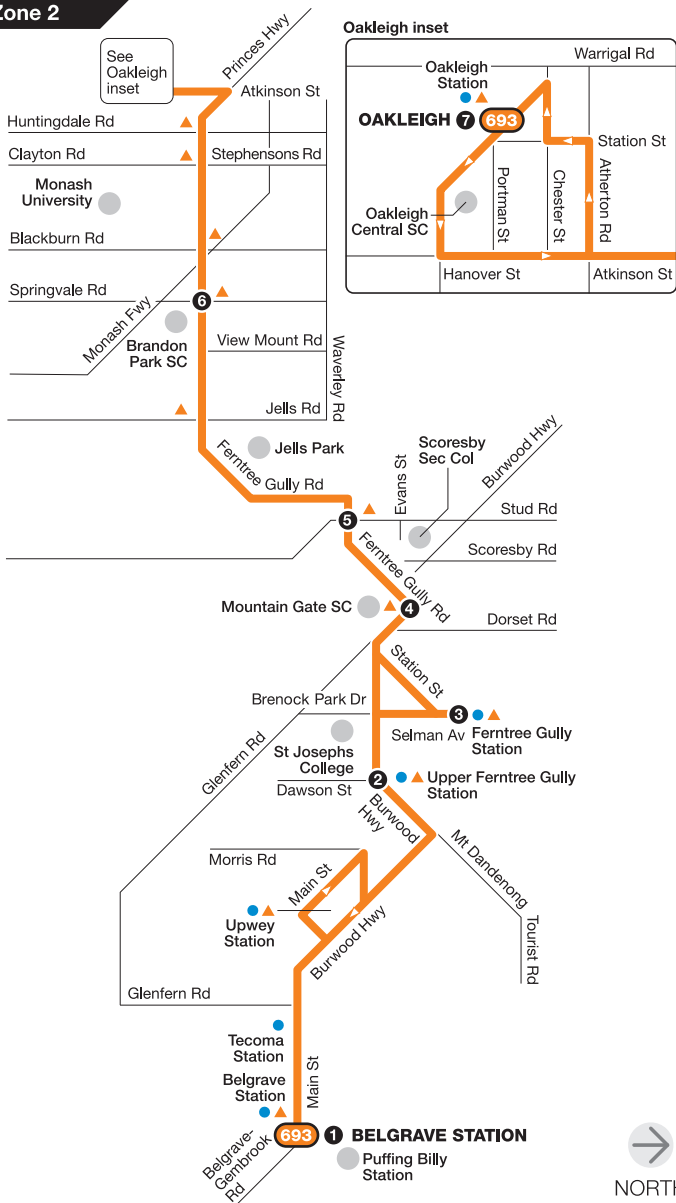

Belgrave Station – Oakleigh Station

Route 693 via Ferntree Gully > Brandon Park

Zone 2

0603015

Ticketing zone

Single zone
 Connecting train
 Connecting bus
 Major stop

For more information
 visit ptv.vic.gov.au
 or call 1800 800 007
 (6am – midnight)

MAP NOT TO SCALE

© Public Transport Victoria 2015