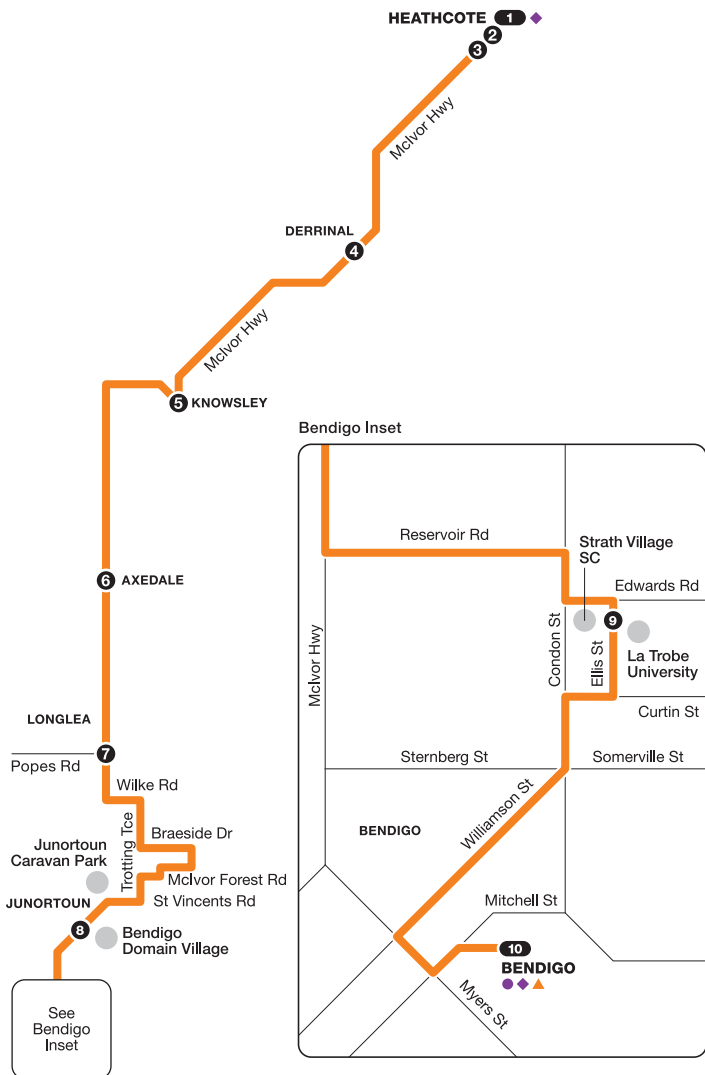

# Heathcote – Bendigo

via Knowsley > Axedale > Junortoun

250918

For more information visit [ptv.vic.gov.au](http://ptv.vic.gov.au) or call 1800 800 007

MAP NOT TO SCALE  
© Public Transport Victoria 2018