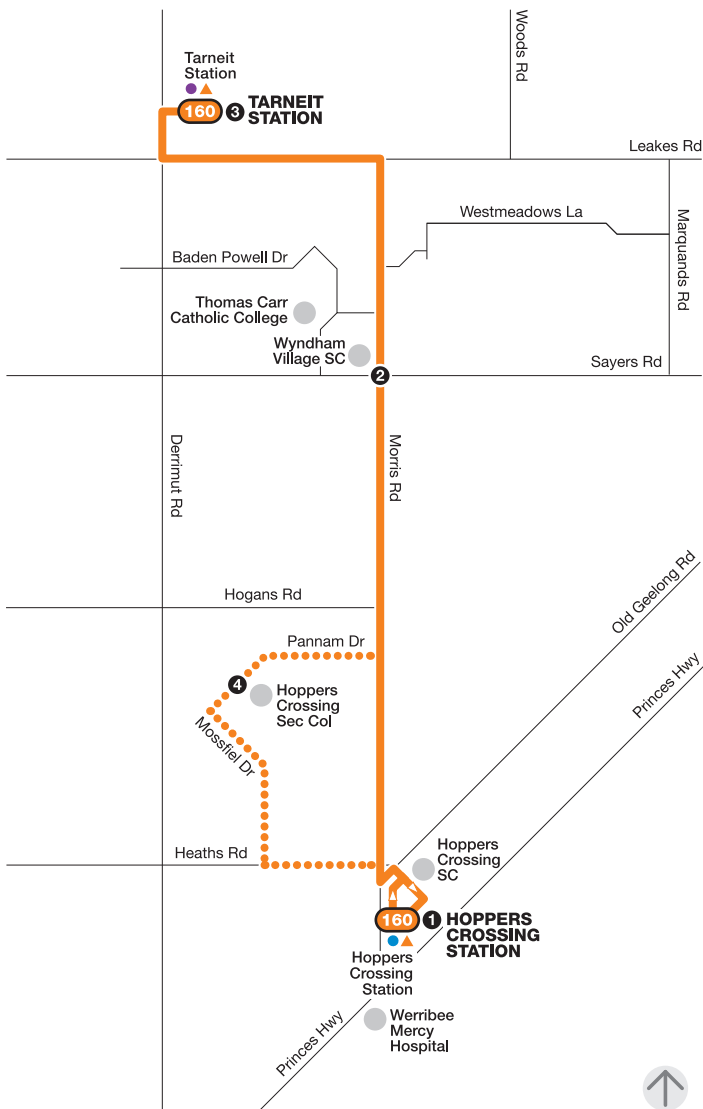

Hoppers Crossing Station – Tarneit Station

Route 160 via Morris Rd

Zone 2

●●●●● Route deviation

280718

Ticketing zone

Single zone
 Connecting train
 Connecting V/Line train
 Connecting bus
 Major stop

For more information
 visit ptv.vic.gov.au
 or call 1800 800 007

MAP NOT TO SCALE
 © Public Transport Victoria 2018