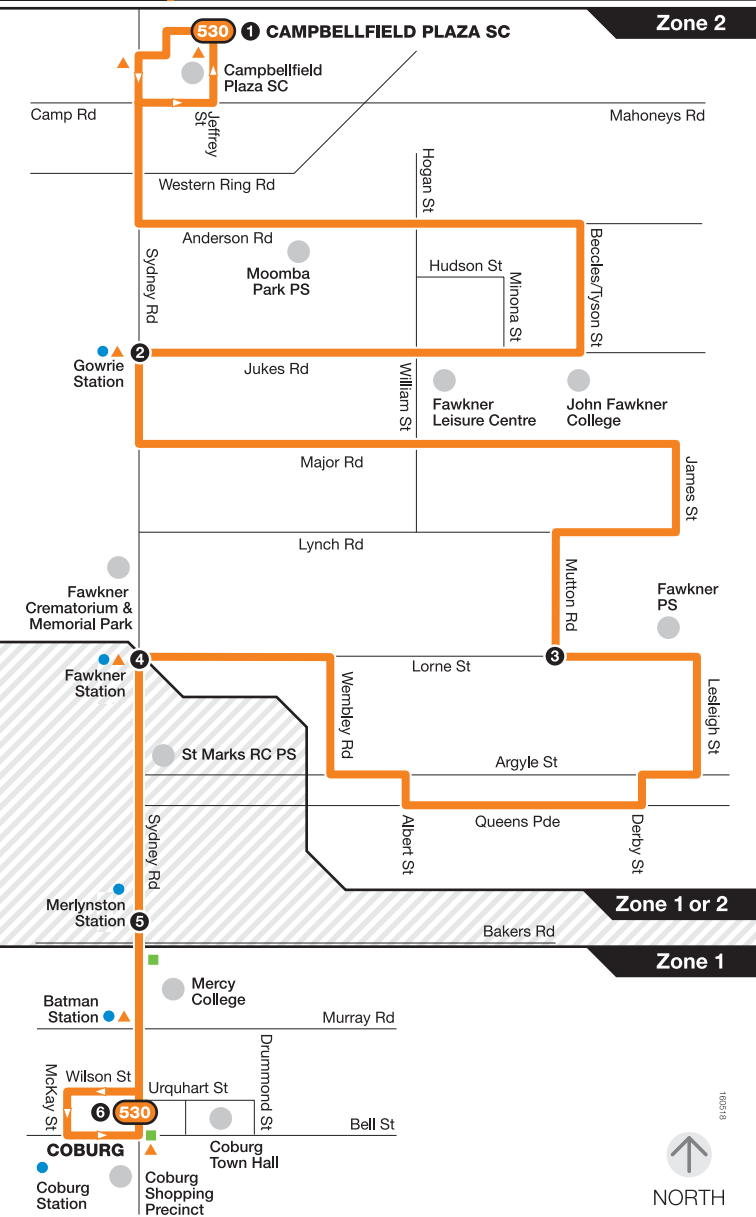

# Campbellfield Plaza SC – Coburg

Route 530 via Fawkner

180518

NORTH

Ticketing zones

Single zone  
Zone overlap  
Connecting train  
Connecting tram  
Connecting bus  
Major stop

For more information visit [ptv.vic.gov.au](http://ptv.vic.gov.au) or call 1800 800 007

MAP NOT TO SCALE  
© Public Transport Victoria 2018