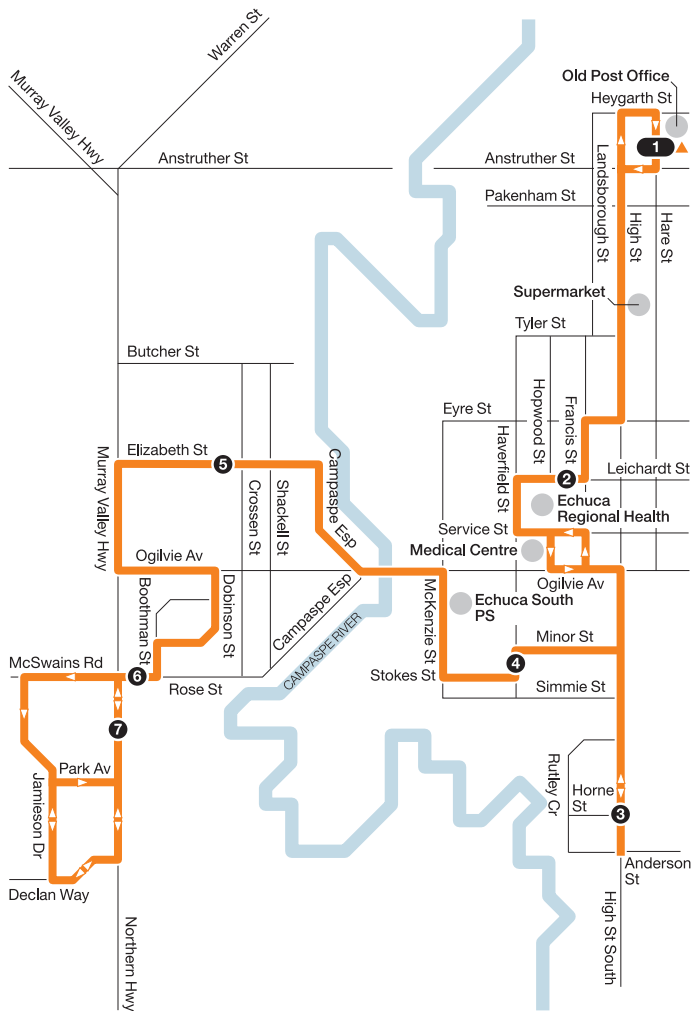

Echuca – Echuca South

Route 1

via High St > Ogilvie Av

NORTH

For more information
visit ptv.vic.gov.au
or call 1800 800 007

MAP NOT TO SCALE

© Public Transport Victoria 2018