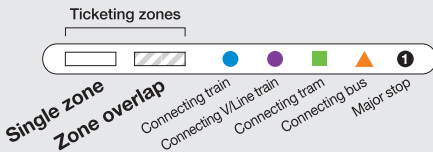

Stud Park SC – Caulfield

Route 900 via Monash University > Chadstone SC

Zone 1

Zone 1 or 2

Zone 2

Service stops only at the locations marked by a black circle

NORTH

For more information visit ptv.vic.gov.au or call 1800 800 007