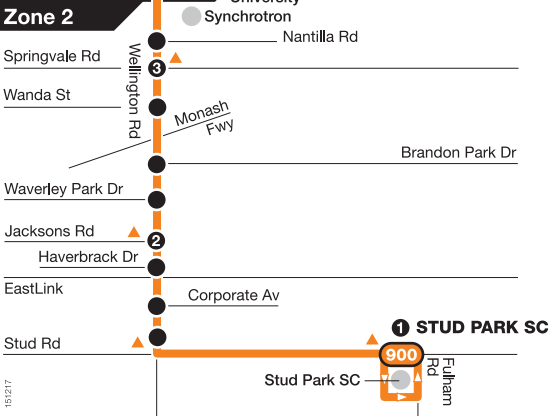

Stud Park SC – Caulfield

Route 900 via Monash University > Chadstone SC

Zone 1

Zone 1 or 2

Zone 2

Service stops only at the locations marked by a black circle

NORTH

For more information visit ptv.vic.gov.au or call 1800 800 007