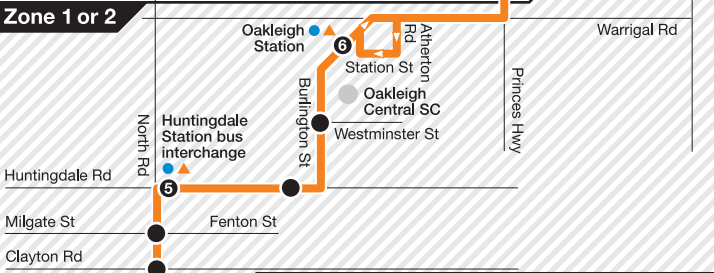

Stud Park SC – Caulfield

Route 900 via Monash University > Chadstone SC

Zone 1

Zone 1 or 2

Zone 2

Service stops only at the locations marked by a black circle

NORTH

For more information visit ptv.vic.gov.au or call 1800 800 007