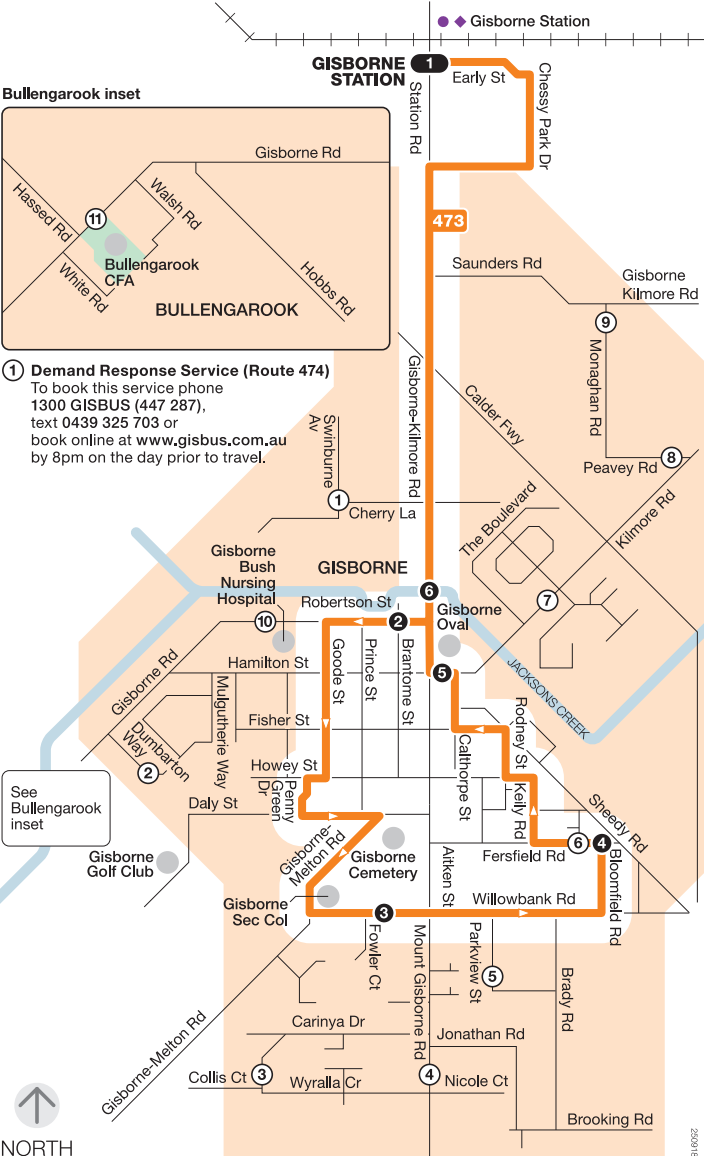

Gisborne – Gisborne Station

Route 473 via Fersfield Rd

Route 474 Demand Responsive Service

1 Demand Response Service (Route 474)
 To book this service phone
 1300 GISBUS (447 287),
 text 0439 325 703 or
 book online at www.gisbus.com.au
 by 8pm on the day prior to travel.

For more information
 visit ptv.vic.gov.au
 or call 1800 800 007

MAP NOT TO SCALE
 © Public Transport Victoria 2018