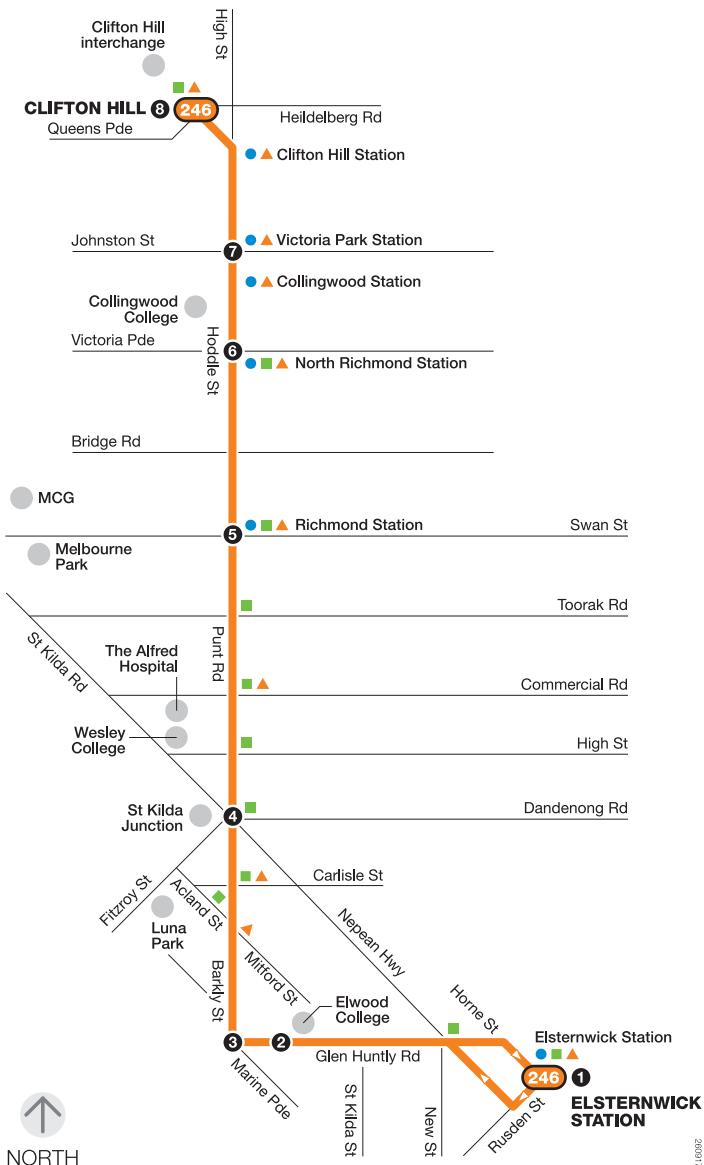

# Elsternwick – Clifton Hill

Route 246 via St Kilda Junction

Zone 1

2009/17

Ticketing zone

**Single zone**  
Connecting train  
Connecting tram  
Connecting bus  
Major stop

For more information visit [ptv.vic.gov.au](http://ptv.vic.gov.au) or call 1800 800 007

MAP NOT TO SCALE

© Public Transport Victoria 2017