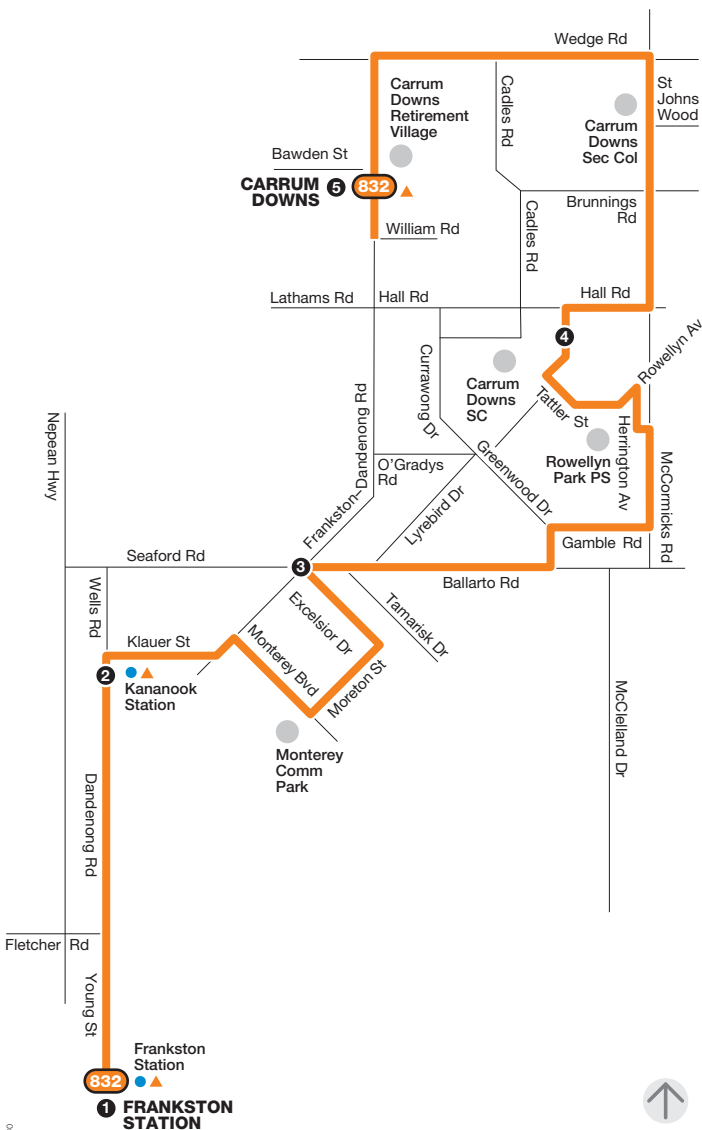

# Frankston Station – Carrum Downs

Route 832 via Kananook Station > McCormicks Rd

Zone 2

06/08/17

Ticketing zone

**Single zone**  
 Connecting train  
 Connecting bus  
 Major stop

For more information  
 visit [ptv.vic.gov.au](http://ptv.vic.gov.au)  
 or call 1800 800 007

MAP NOT TO SCALE

© Public Transport Victoria 2017