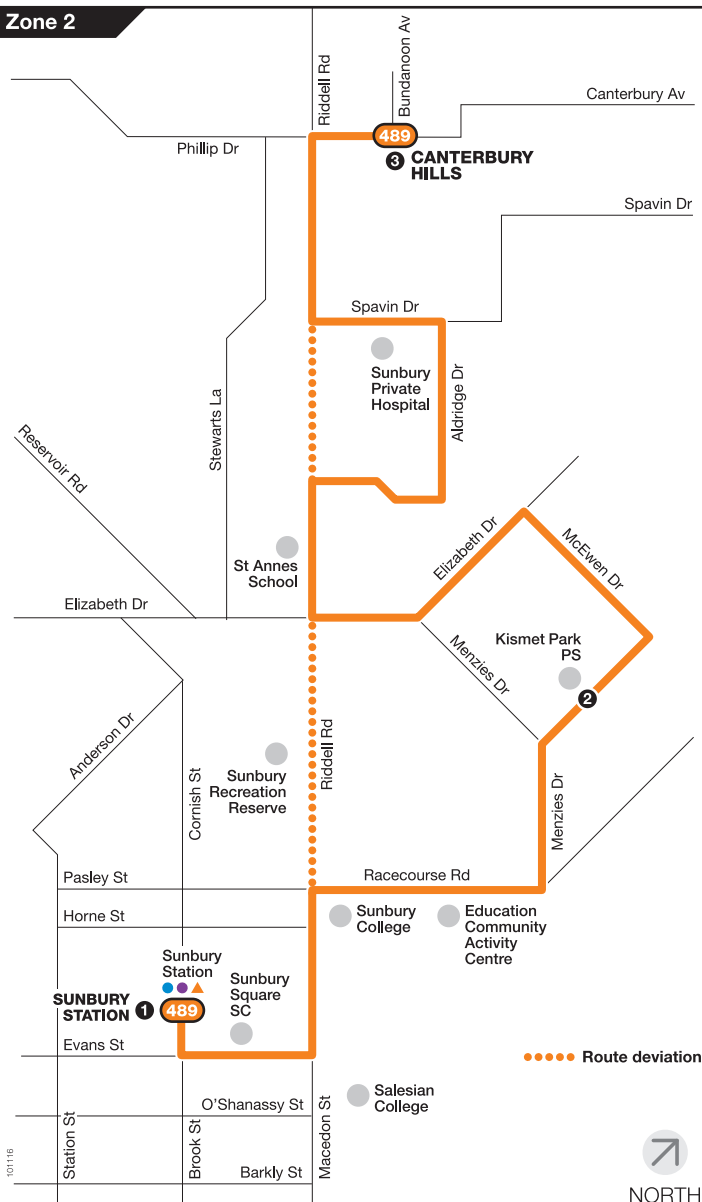

# Sunbury Station – Canterbury Hills

Route 489 via Sunbury Private Hospital

Zone 2

101116

Ticketing zone

**Single zone**

Connecting train

Connecting V/Line train

Connecting bus

Major stop

For more information visit [ptv.vic.gov.au](http://ptv.vic.gov.au) or call 1800 800 007

MAP NOT TO SCALE

© Public Transport Victoria 2016