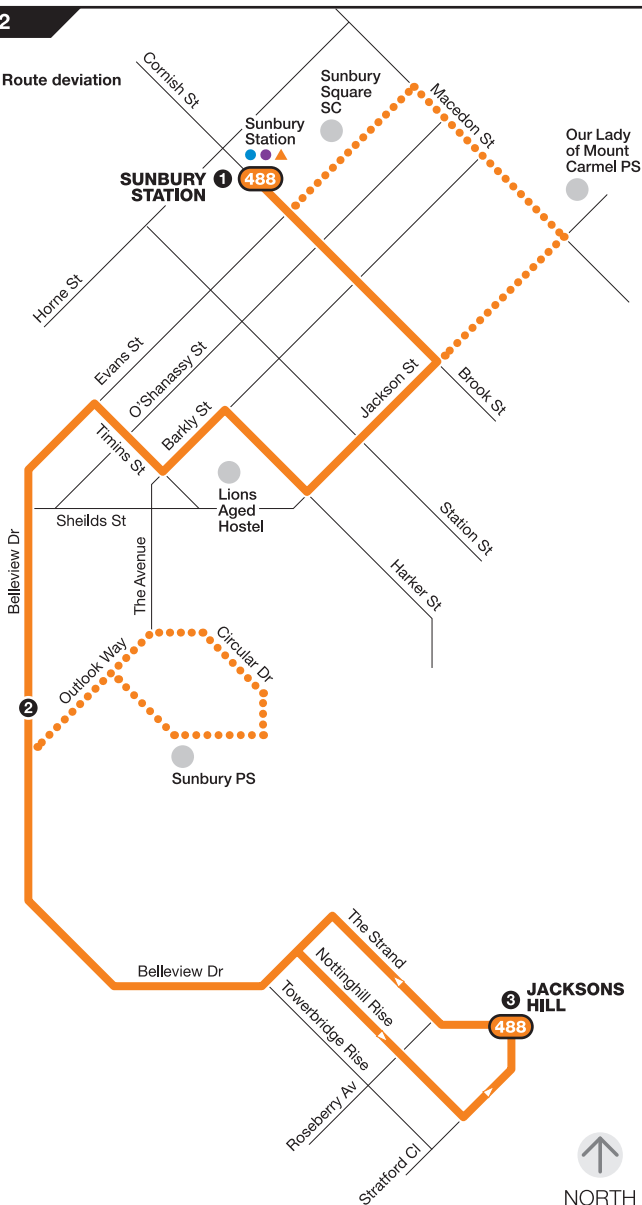

# Sunbury Station – Jacksons Hill

Route 488 via Belleview Dr

Zone 2

●●●●● Route deviation

101116

Ticketing zone

**Single zone**  
 Connecting train  
 Connecting V/Line train  
 Connecting bus  
 Major stop