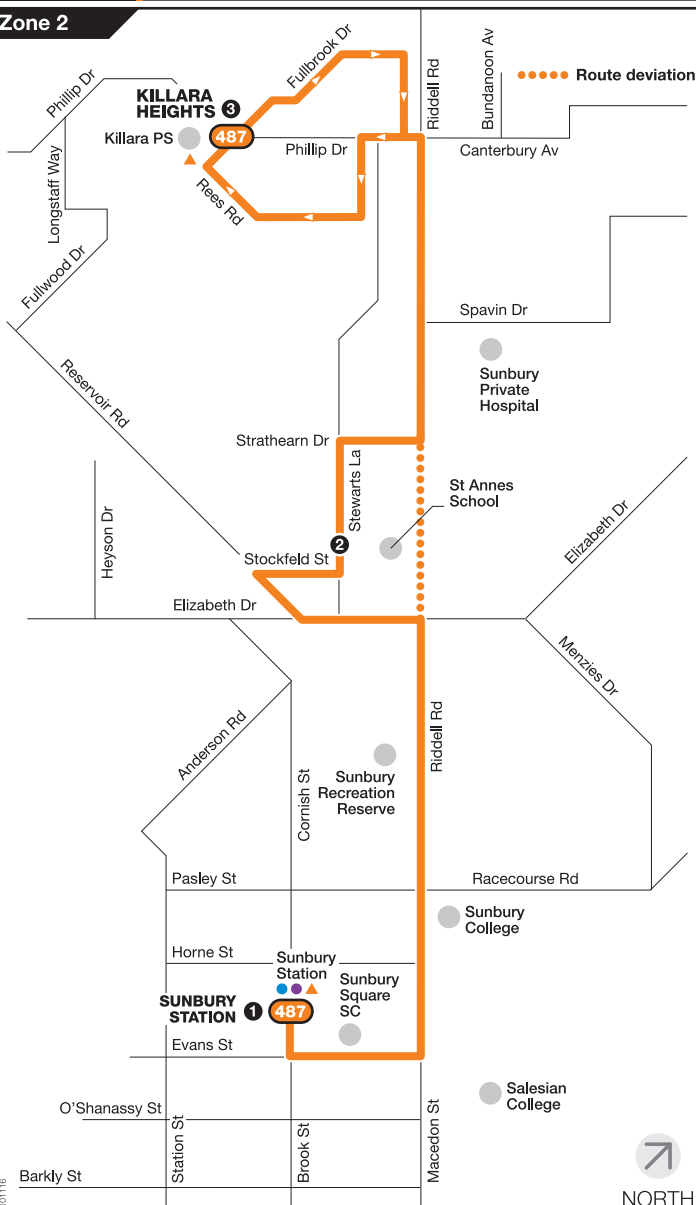

Sunbury Station – Killara Heights

Route 487 via Strathearn Glen > Sunbury Private Hospital

Zone 2

101116

Ticketing zone

Single zone

- Connecting train
- Connecting V/Line train
- Connecting bus
- Major stop

For more information visit ptv.vic.gov.au or call 1800 800 007

MAP NOT TO SCALE

© Public Transport Victoria 2016