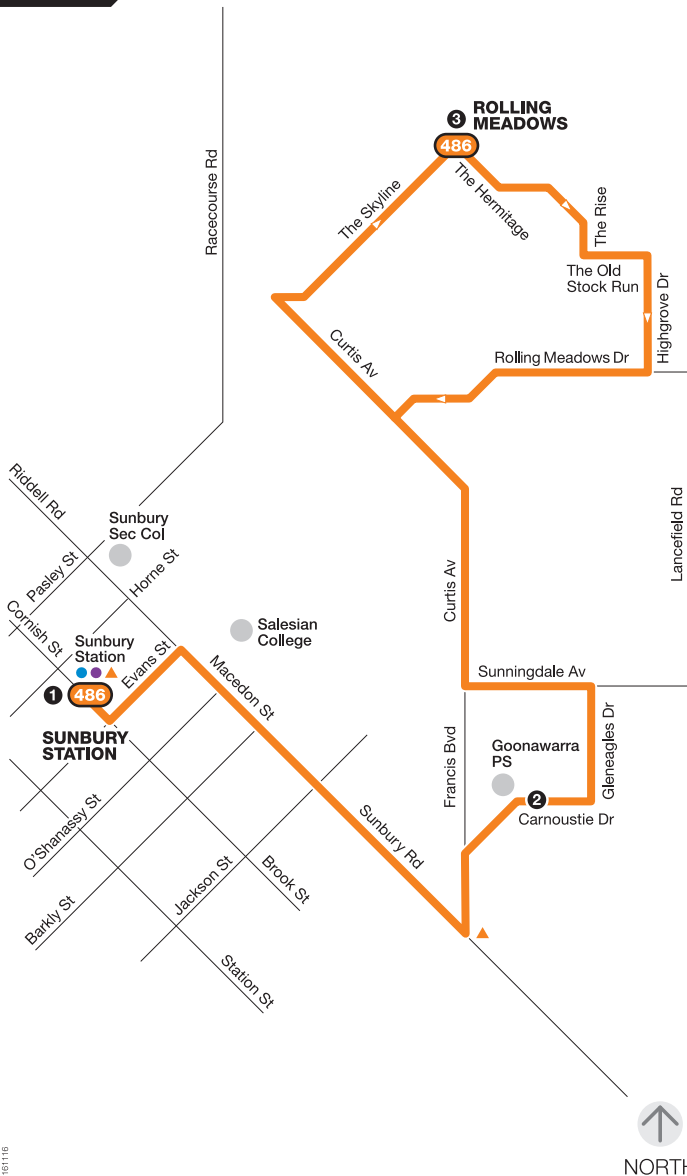

Sunbury Station – Rolling Meadows

Route 486 via Sunbury Rd

Zone 2

161116

Ticketing zone

Single zone

- Connecting train
- Connecting V/Line train
- Connecting bus
- Major stop

For more information visit ptv.vic.gov.au or call 1800 800 007

MAP NOT TO SCALE

© Public Transport Victoria 2016