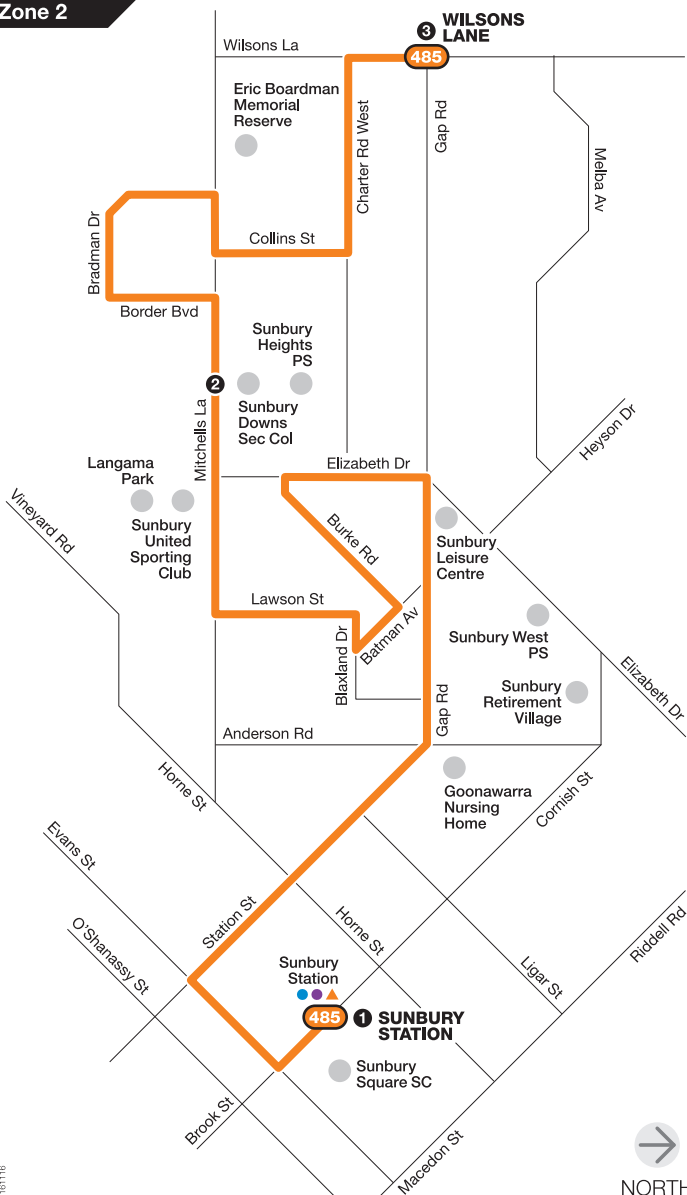

Sunbury Station – Wilsons Lane

Route 485 via Mitchells La

Zone 2

161116

Ticketing zone

Single zone

Connecting train

Connecting V/Line train

Connecting bus

Major stop

For more information visit ptv.vic.gov.au or call 1800 800 007

MAP NOT TO SCALE

© Public Transport Victoria 2016