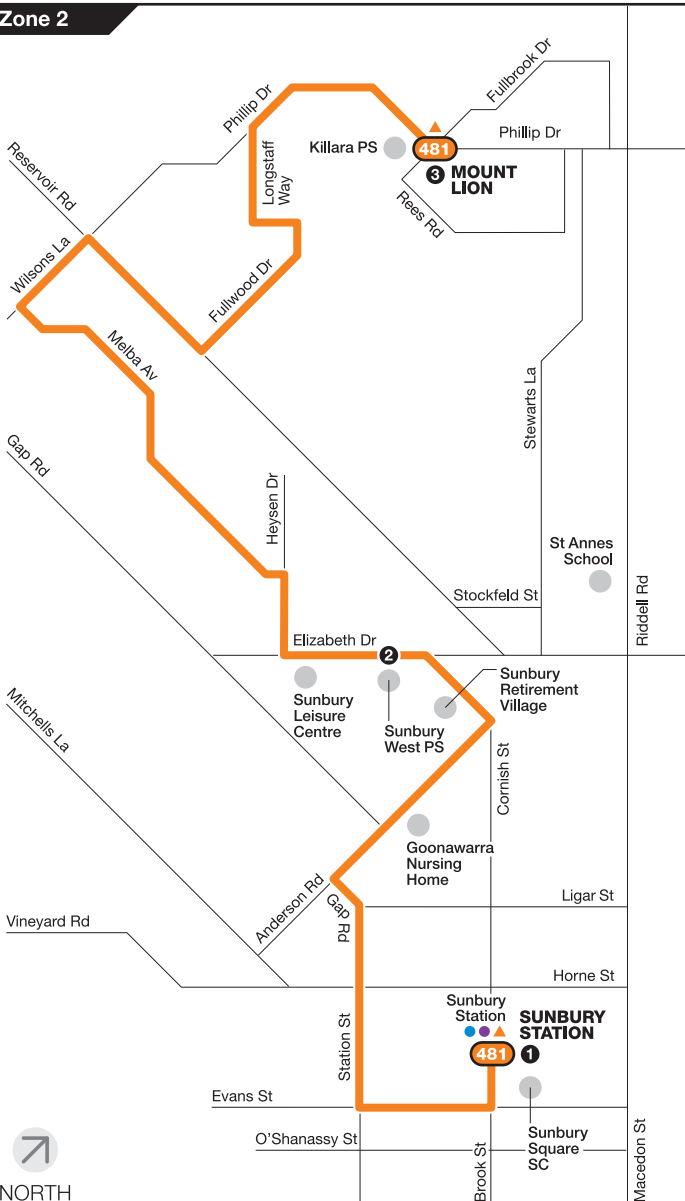

Sunbury Station – Mount Lion

Route 481 via Elizabeth Dr

Zone 2

NORTH

Ticketing zone

Single zone

Connecting train

Connecting V/Line train

Connecting bus

Major stop

For more information visit ptv.vic.gov.au or call 1800 800 007

MAP NOT TO SCALE

© Public Transport Victoria 2016