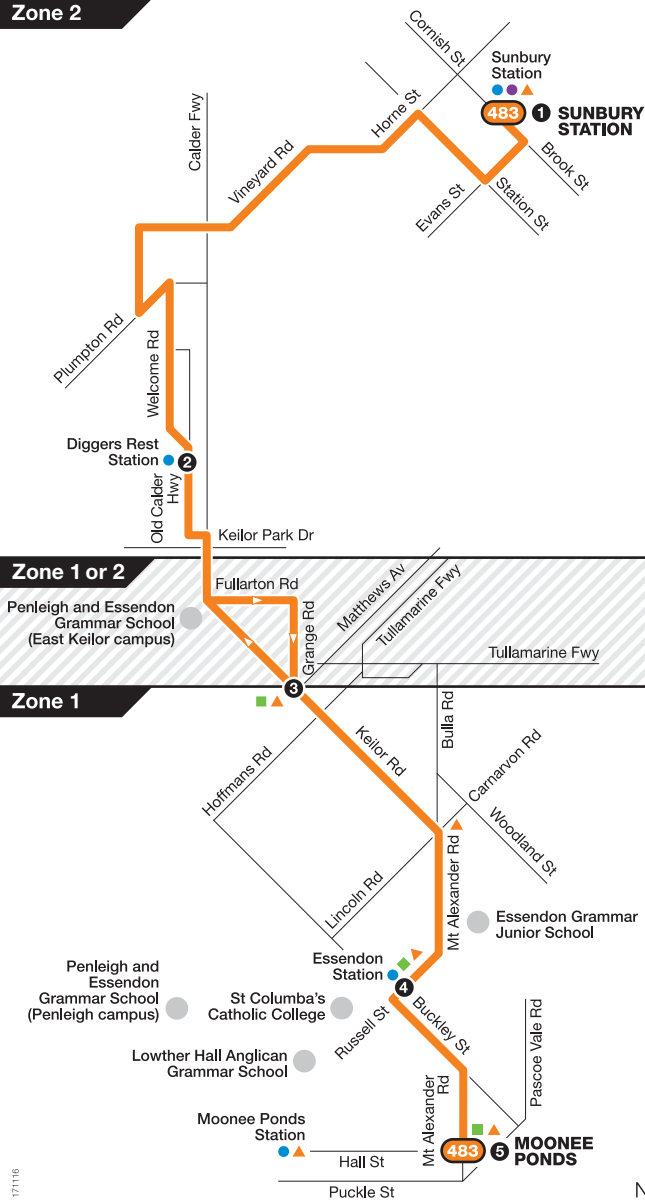

Sunbury Station – Moonee Ponds

Route 483 via Diggers Rest

Zone 2

171116

Ticketing zones

●
●
■
▲
1

Single zone
Zone overlap

Connecting train
 Connecting V/Line train
 Connecting tram
 Connecting bus
 Major stop

For more information visit ptv.vic.gov.au or call 1800 800 007

MAP NOT TO SCALE
© Public Transport Victoria 2016