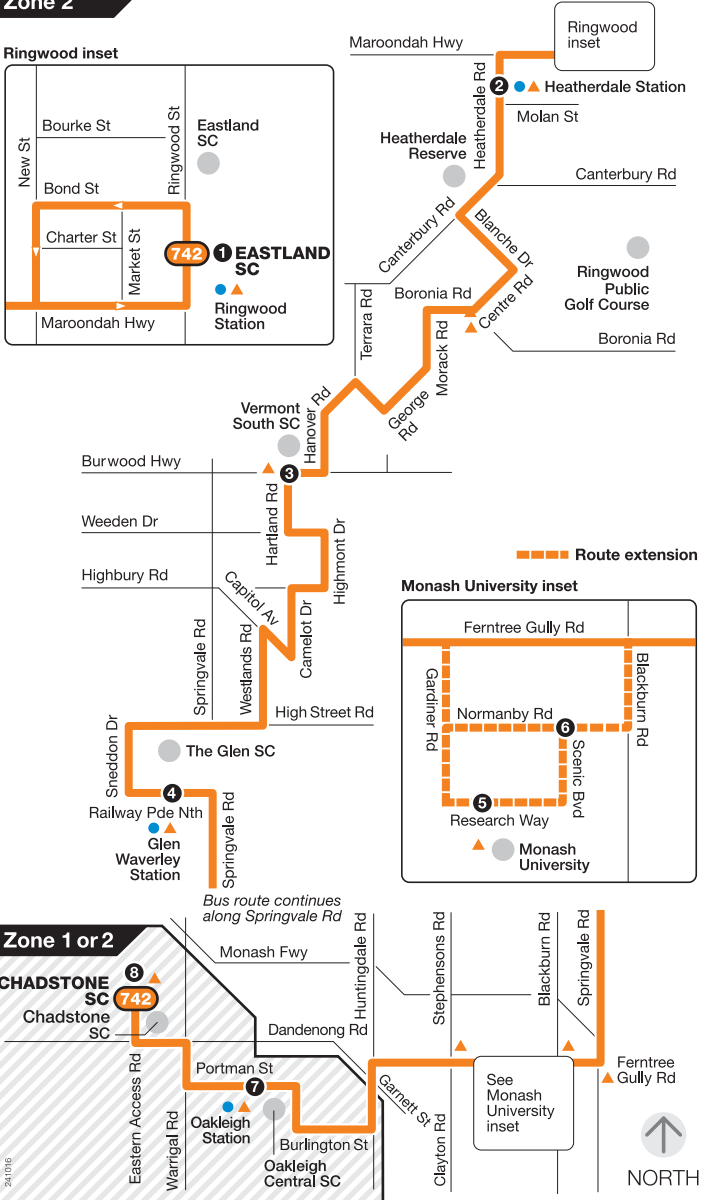

Eastland SC – Chadstone SC

Route 742 via Vermont Sth > Glen Waverley > Oakleigh

Zone 2

24/10/16

Ticketing zones

●
●
▲
1

Single zone
Zone overlap
 Connecting train
 Connecting V/Line train
 Connecting bus
 Major stop