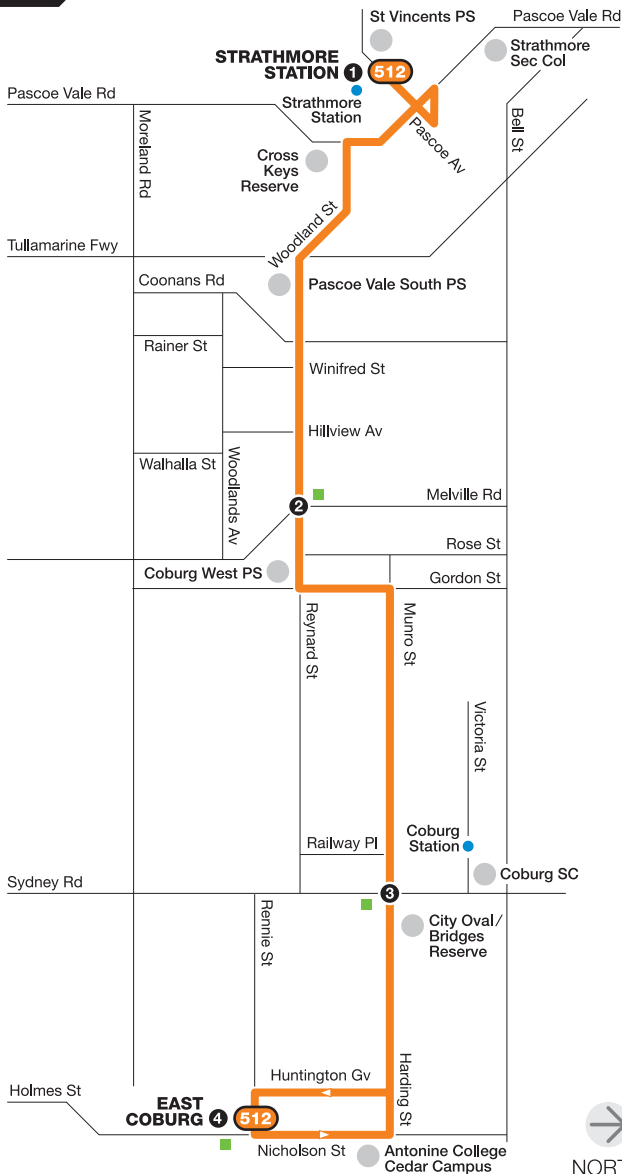

# Strathmore Station – East Coburg

Route 512 via Pascoe Vale Sth > Coburg West > Coburg

Zone 1

150816

NORTH

Ticketing zone

**Single zone**  
 Connecting train  
 Connecting tram  
 Major stop

Buses on this route can take bikes

For more information visit [ptv.vic.gov.au](http://ptv.vic.gov.au) or call 1800 800 007

MAP NOT TO SCALE