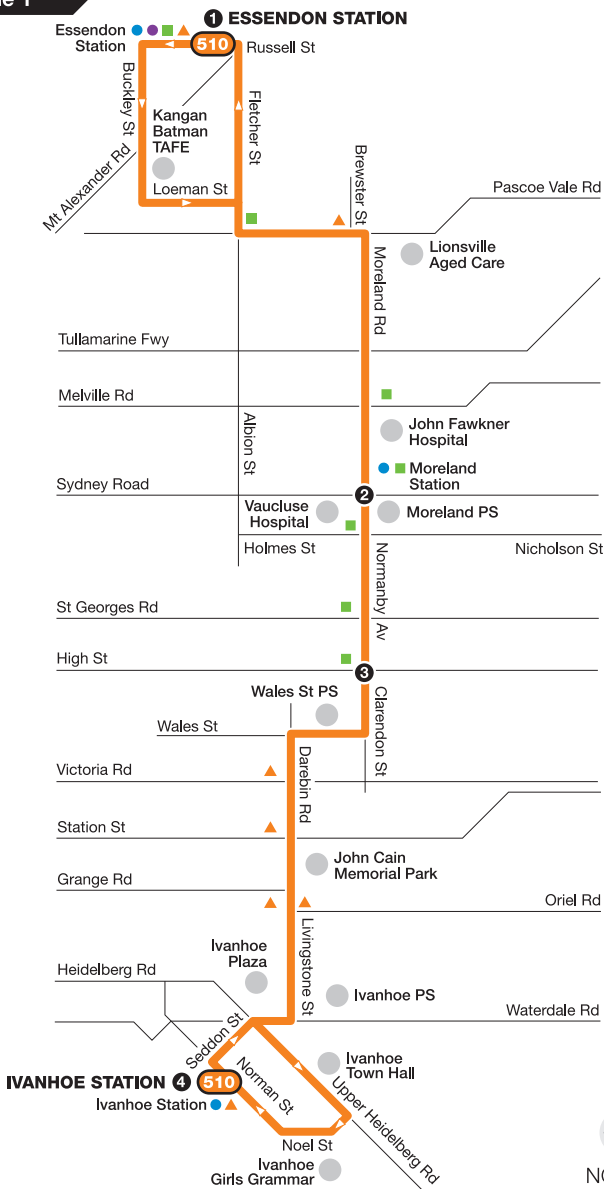

# Essendon Station – Ivanhoe Station

Route 510 via Brunswick > Northcote > Thornbury

Zone 1

NORTH

Ticketing zone

Single zone

Connecting train

Connecting V/Line train

Connecting tram

Connecting bus

Major stop

Buses on this route can take bikes

For more information visit [ptv.vic.gov.au](http://ptv.vic.gov.au) or call 1800 800 007

MAP NOT TO SCALE

© Public Transport Victoria 2016