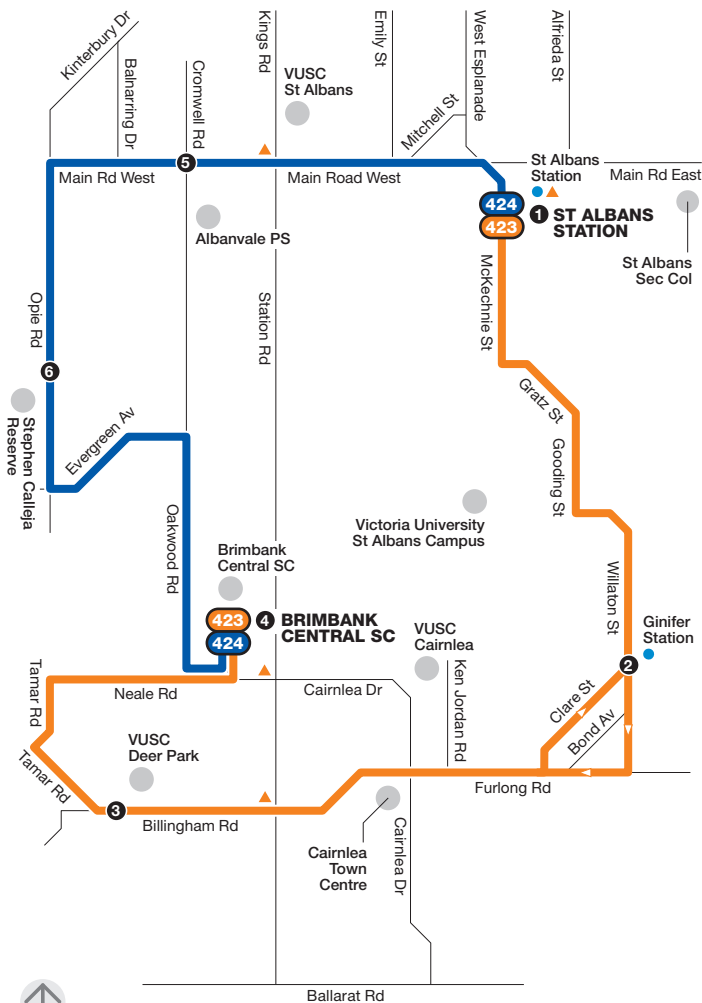

# St Albans Station – Brimbank Central SC

Route 423 via Cairnlea

Route 424 via Albanvale

Zone 2

NORTH

Ticketing zone

Single zone  
 Connecting train  
 Connecting V/Line train  
 Connecting bus  
 Major stop

For more information visit [ptv.vic.gov.au](http://ptv.vic.gov.au) or call 1800 800 007

MAP NOT TO SCALE

© Public Transport Victoria 2018