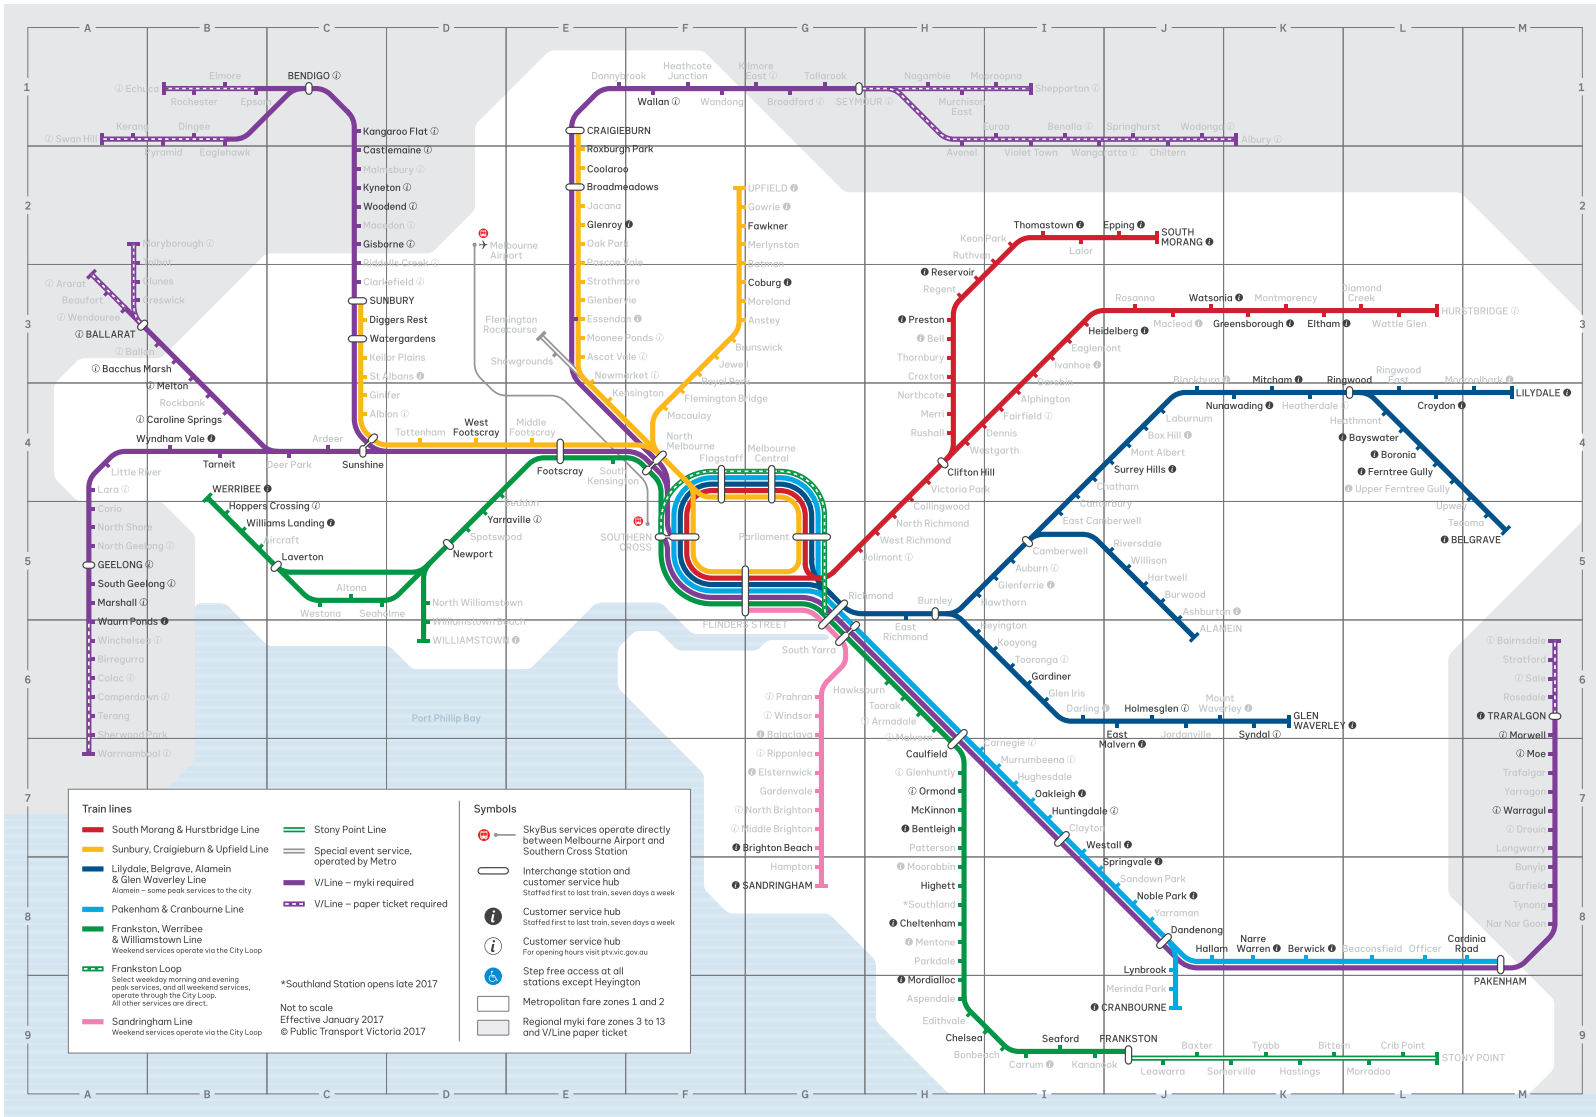

Victorian parkiteer bike cage locations

Station index	Station name	Station index	Station name	Station index	Station name
B1	Macedon	C2	Somerville	K9	
J3	Macleod	C2	South Geelong	A5	
I3	Maintenance	C2	South Wharfedale	E4	
H6	East Malvern	J6	Maintenance	J2	
C4	East Richmond	H5	Marshall	A5	South Yarra
B1	Maryborough	A2	Southern Cross	F5	
H9	McKinnon	H7	Southeast*	H8	
B1	Melbourne Central	G4	Spotswood	D5	
F3	Busewicz	G7	Melton	B3	Springvale
K3	Eltham	H8	Mentone	H8	Springvale
C4	Epping	J2	Merinda Park	J9	St Albans
H6	Epsom	B1	Merlynston	F2	Stony Point
E3	Essendon	E3	Merril	H4	Stratford
J5	Eura	I1	Middle Brighton	G7	Sturtshire
H9	Footscray	E4	Middle Footscray	E4	Sunbury
I5	Fairfield	F4	Mitcham	K4	Sunshine
H1	Fawkner	I2	Moe	M7	Surrey Hills
L4	Ferntree Gully	J4	Mont Albert	J4	Swan Hill
L4	Ferntree Gully	F4	Montmorency	H1	Syndal
M6	Flemington Bridge	E4	Moonee Ponds	E3	
G6	Flemington	H8	Moorabbin	H8	Talbot
B3	Fingert Street	E3	Moorabbin	M4	Tallaroak
B3	Fingert Street	E3	Moorabbin	M4	Tallaroak
B3	Fingert Street	E3	Moorabbin	M4	Tallaroak
B3	Fingert Street	E3	Moorabbin	M4	Tallaroak
B3	Fingert Street	E3	Moorabbin	M4	Tallaroak

Stations in dark grey denote parkiteer locations