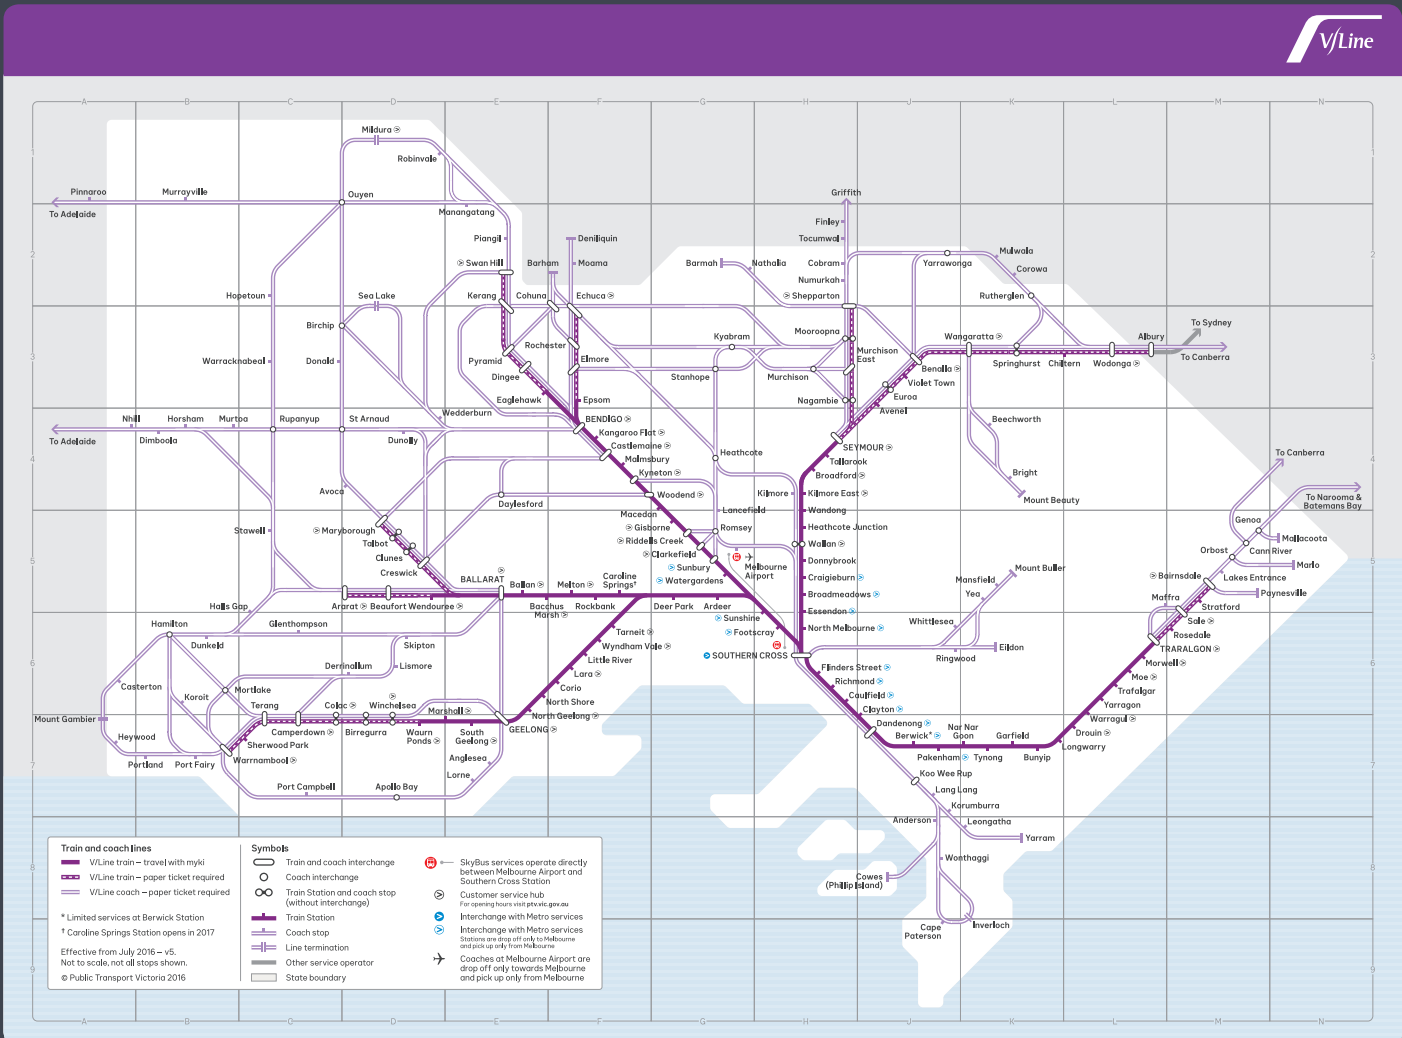

Regional train and coach network

Albury	L3	Casterton	A6	Echuca	F2	Koroit	B6	Morwell	L6	Riddells Creek	G5	Tocumwal	H2
Anderson	J8	Castlemaine	F4	Eildon	K6	Korumburra	J7	Mount Beauty	K4	Ringwood	J6	Trafalgar	L6
Anglesea	E7	Caulfield	H6	Elmore	F3	Kyabram	G3	Mount Buller	K5	Robinvale	D1	Traralgon	L6
Apollo Bay	D7	Murrayville	L3	Epsom	F3	Kyneton	F4	Mount Gambier	A7	Rochester	F3	Tynong	K7
Ararat	D5	Clunes	G5	Essendon	H5	Lakes Entrance	M5	Mulwala	K2	Rockbank	F5	Violet Town	J3
Ardeer	G5	Clayton	J6	Euroa	D5	Lancefield	G4	Murchison	H3	Romsey	G5	Wandong	H4
Avenel	J3	Cobram	H2	Finlay	H2	Lang Lang	J7	Murchison East	H3	Rosedale	M6	Warragulla	K3
Avoca	D4	Cohuna	E2	Flinders Street	H6	Lara	F6	Murrayville	B1	Rupanyup	C4	Warracknabeal	C3
Bacchus Marsh	E5	Colac	C6	Footscray	H6	Leongatha	K8	Murtoa	B4	Rutherford	K2	Wangaratta	K3
Bairnsdale	M5	Corio	F6	Garfield	K7	Lismore	D6	Nagambie	H3	Sale	M6	Warragul	L6
Ballan	E5	Corowa	K2	Geelong	F6	Little River	F6	Nar Nar Goon	K7	Sea Lake	D2	Warramboul	B7
Ballarat	E5	Cowes	J8	Geelong	K7	Little River	F6	Nathalia	G2	Seymour	H4	Watergardens	G5
Barham	F2	(Phillip Island)	J8	Genoa	M5	Lorne	E7	Shepparton	H2	Shepparton	H2	Warramboul	B7
Barmah	G2	Craigieburn	H5	Gisborne	G5	Macedon	G4	North Melbourne	H6	Sherwood Park	C7	Wendouree	D5
Beaufort	D5	Creswick	D5	Glenthompson	C6	Maffra	L5	North Shore	E6	Skipton	D6	Wendouree	D5
Beechworth	K4	Dandenong	J7	Halls Gap	C5	Mallacoota	N5	North Shore	E6	Southern Cross	H6	Whittlesea	J6
Bendalla	J3	Daylesford	E4	Hamilton	B6	Malmesbury	F4	Numurkah	H2	Southern Cross	H6	Whittlesea	J6
Bendigo	F4	Heathcote	G5	Heathcote Junction	H5	Manangatang	E2	Orbost	M5	Springhurst	K3	Winchelsea	D6
Barwick	J7	Heywood	A7	Heywood	A7	Mansfield	K5	Ouyen	D1	St Arnaud	D4	Wodonga	L3
Birchip	C3	Deniliquin	F2	Hopetoun	C2	Marlborough	N5	Pakenham	J7	St Arnaud	D4	Wonthaggi	J8
Birregurra	D7	Derrinalium	D6	Hopetoun	C2	Marshall	D6	Paynesville	M5	Stratford	M5	Wyndham Vale	F6
Bright	K4	Dimboola	B4	Horsham	B4	Maryborough	G5	Piangles	E2	Sunbury	G5	Yarragon	L6
Broadford	H4	Dingee	E3	Inverloch	K9	Melbourne Airport	D5	Pinnaroo	A1	Sunshine	H6	Yarram	K8
Broadmeadows	H5	Donald	C3	Inverloch	K9	Melton	F5	Port Campbell	C7	Swan Hill	E2	Yarrowonga	J2
Bunyip	K7	Donnybrook	H5	Kangaroo Flat	F4	Mildura	D1	Port Fairy	B7	Talbot	D5	Yea	K5
Camperdown	C7	Dunkeld	B6	Kerang	E2	Moama	F2	Portland	B7	Tallaroak	H4		
Cann River	M5	Dunally	D4	Kilmore	H4	Moe	L6	Pyramid	E3	Tarnet	F6		
Cape Paterson	J9	Eaglehawk	E3	Kilmore East	H4	Mooroopna	H3	Richmond	H6	Terang	C7		
Caroline Springs*	F5			Koo Wee Rup	J7	Mortlake	B6						

* Caroline Springs Station opens in 2017