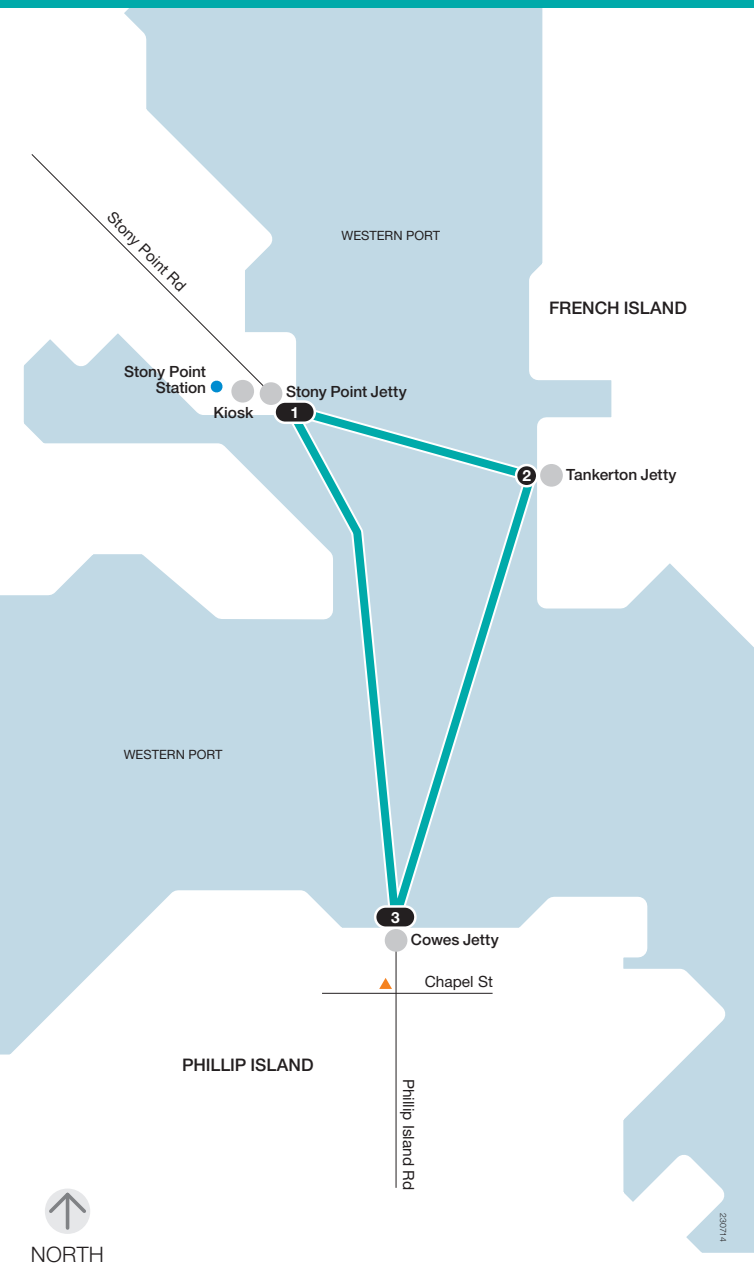

## Stony Point – French Island / Phillip Island ferry

230714

For more information  
visit [ptv.vic.gov.au](http://ptv.vic.gov.au)  
or call **1800 800 007**

MAP NOT TO SCALE

© Public Transport Victoria 2017