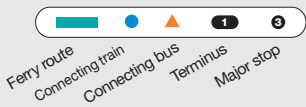

## Stony Point – French Island / Phillip Island ferry

230714

For more information  
visit [ptv.vic.gov.au](http://ptv.vic.gov.au)  
or call **1800 800 007**

MAP NOT TO SCALE

© Public Transport Victoria 2017