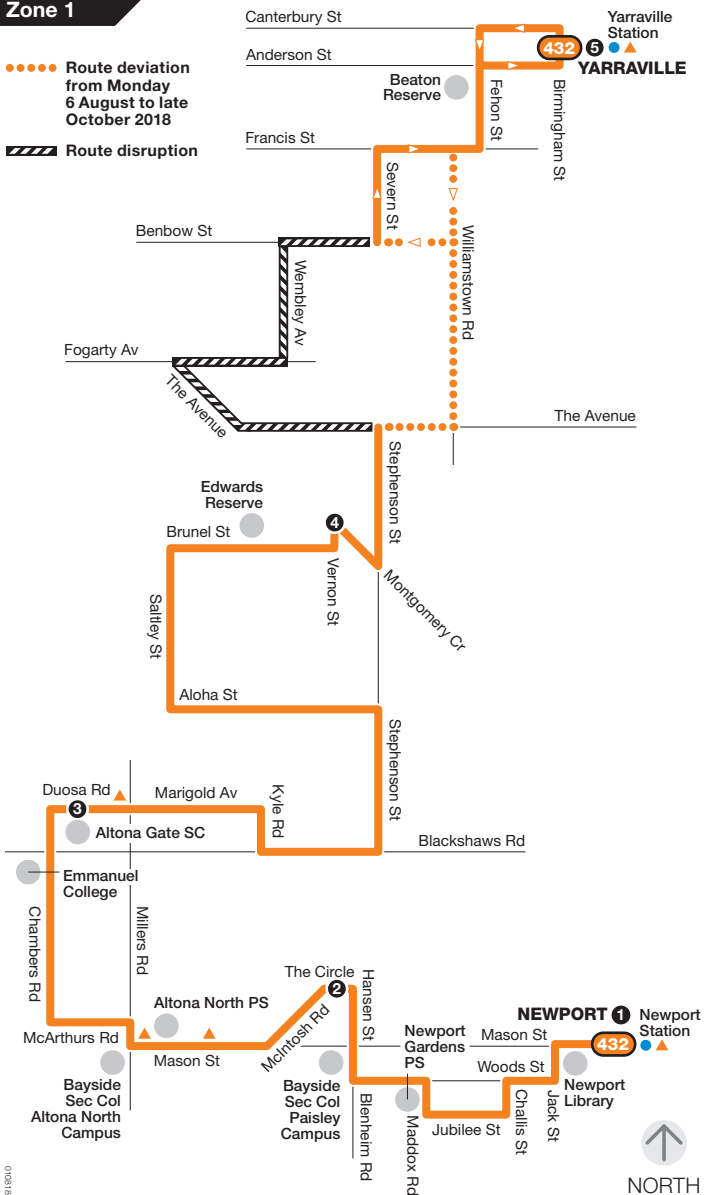

Newport – Yarraville

Route 432 via Altona Gate SC

Zone 1

●●●●● Route deviation from Monday 6 August to late October 2018

▨▨▨▨▨ Route disruption

010818

Ticketing zone

Single zone
Connecting train
Connecting bus
Major stop

For more information visit ptv.vic.gov.au or call 1800 800 007

MAP NOT TO SCALE

© Public Transport Victoria 2018