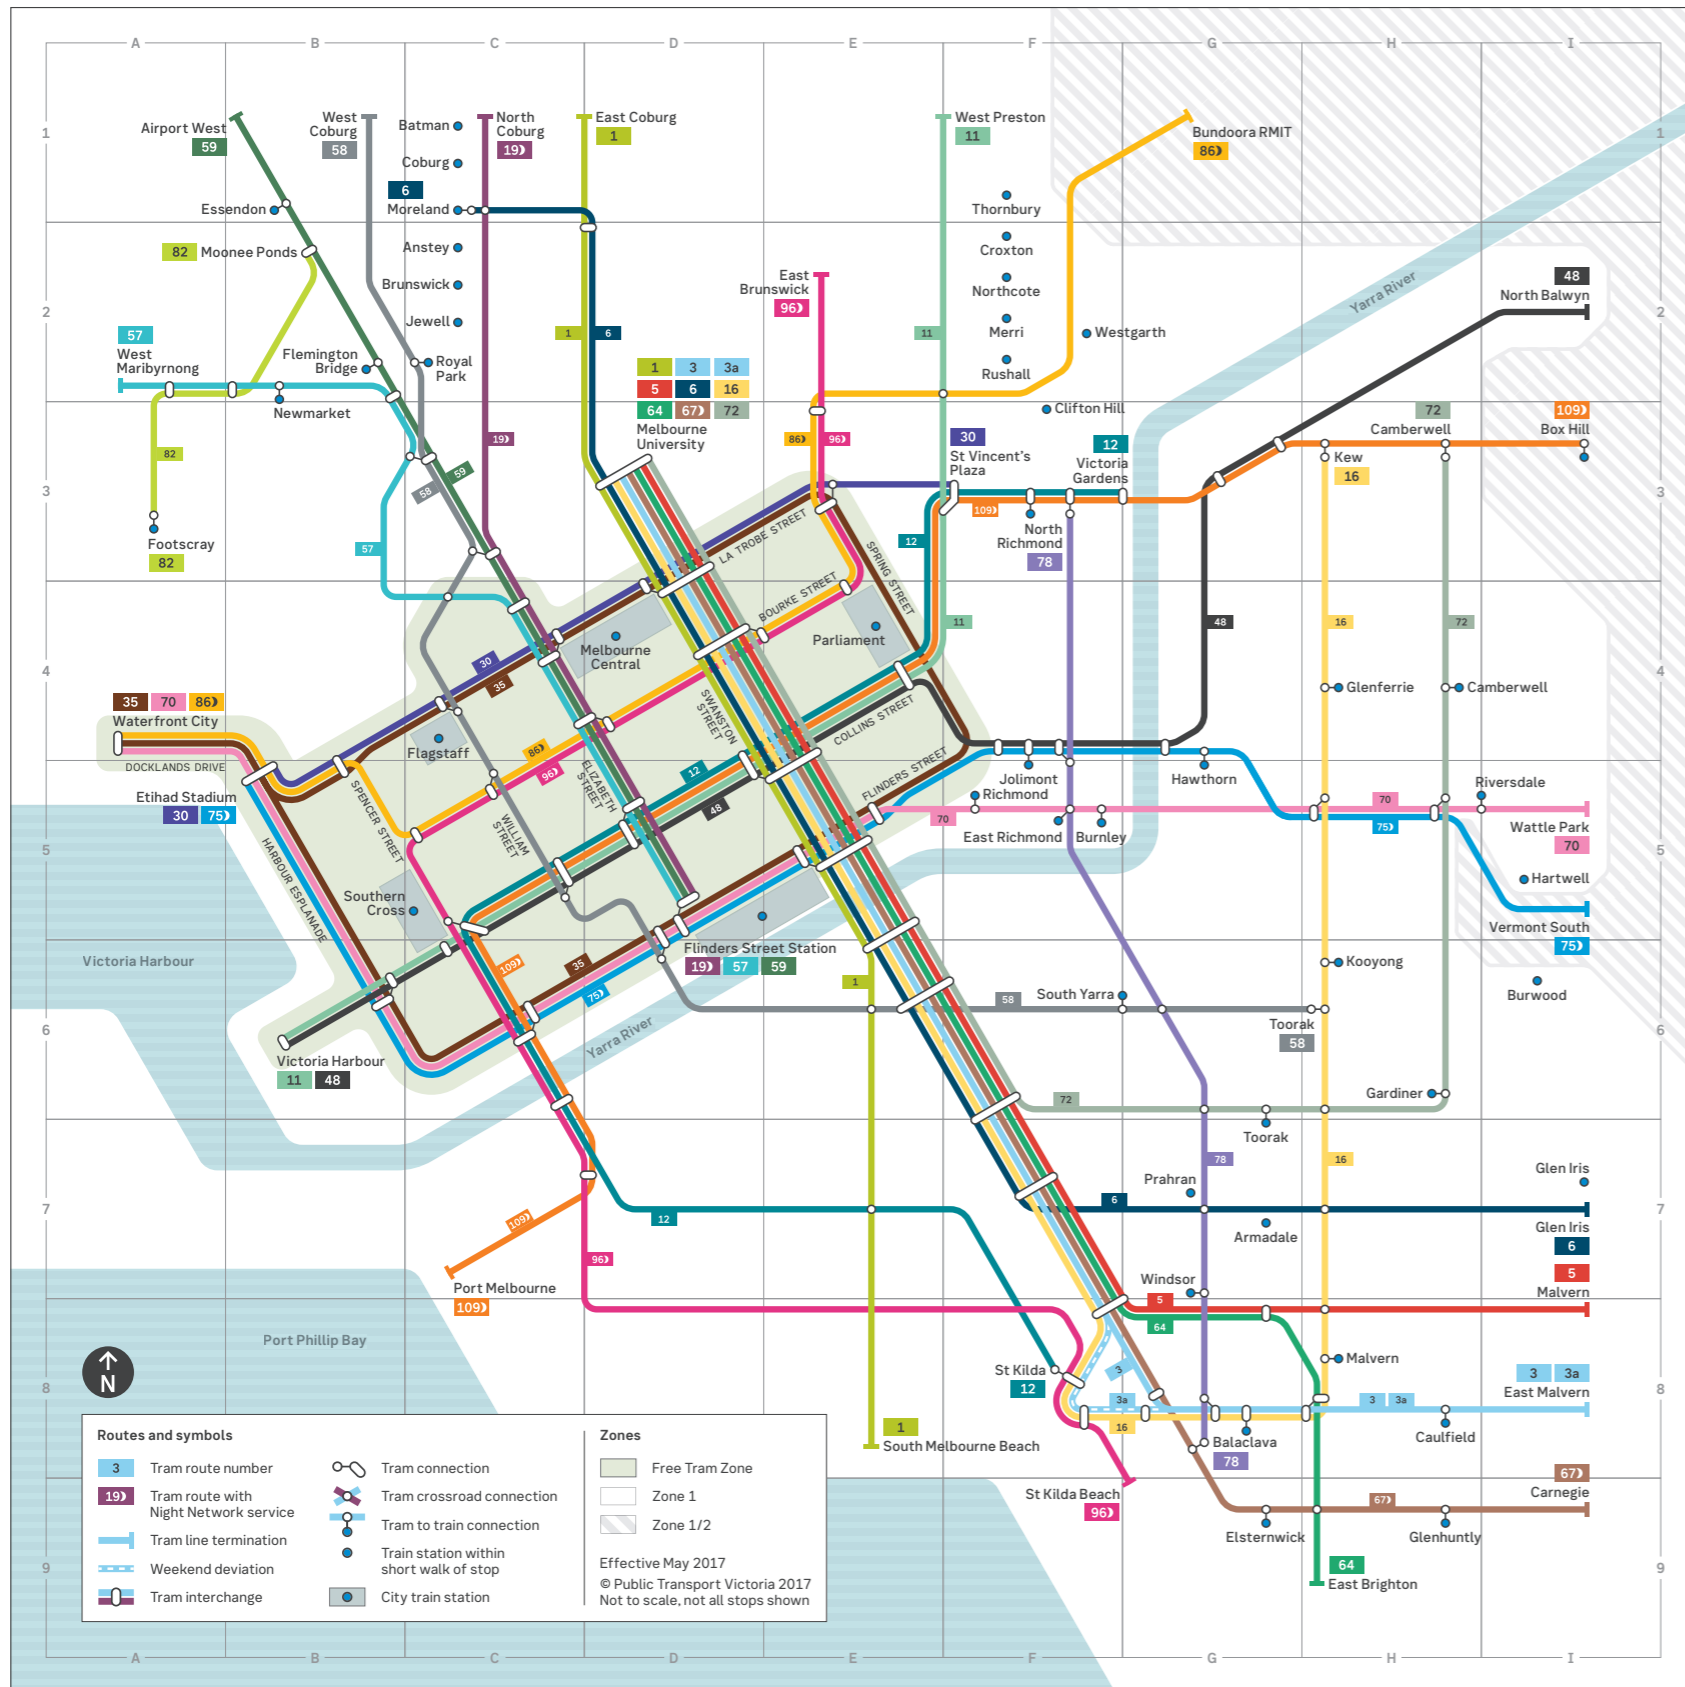

## Tram routes

## Tram destinations

Airport West	<b>B1</b>	East Malvern	<b>I8</b>	Moreland	<b>C1</b>	Toorak	<b>H6</b>
Balaclava	<b>G8</b>	Etihad Stadium	<b>B5</b>	North Balwyn	<b>I2</b>	Vermont South	<b>I5</b>
Box Hill	<b>I3</b>	Flinders Street Station	<b>D5</b>	North Coburg	<b>C1</b>	Victoria Gardens	<b>F3</b>
Bundoora RMIT	<b>G1</b>	Footscray	<b>A3</b>	North Richmond	<b>F3</b>	Victoria Harbour	<b>B6</b>
Camberwell	<b>H3</b>	Glen Iris	<b>I7</b>	Port Melbourne	<b>C7</b>	Waterfront City	<b>A4</b>
Carnegie	<b>I9</b>	Kew	<b>H3</b>	South Melbourne Beach	<b>E8</b>	Wattle Park	<b>I5</b>
East Brighton	<b>H9</b>	Malvern	<b>I8</b>	St Kilda	<b>F8</b>	West Coburg	<b>B1</b>
East Brunswick	<b>E2</b>	Melbourne University	<b>D3</b>	St Kilda Beach	<b>G9</b>	West Maribyrnong	<b>A2</b>
East Coburg	<b>D1</b>	Moonee Ponds	<b>B2</b>	St Vincent's Plaza	<b>F3</b>	West Preston	<b>F1</b>