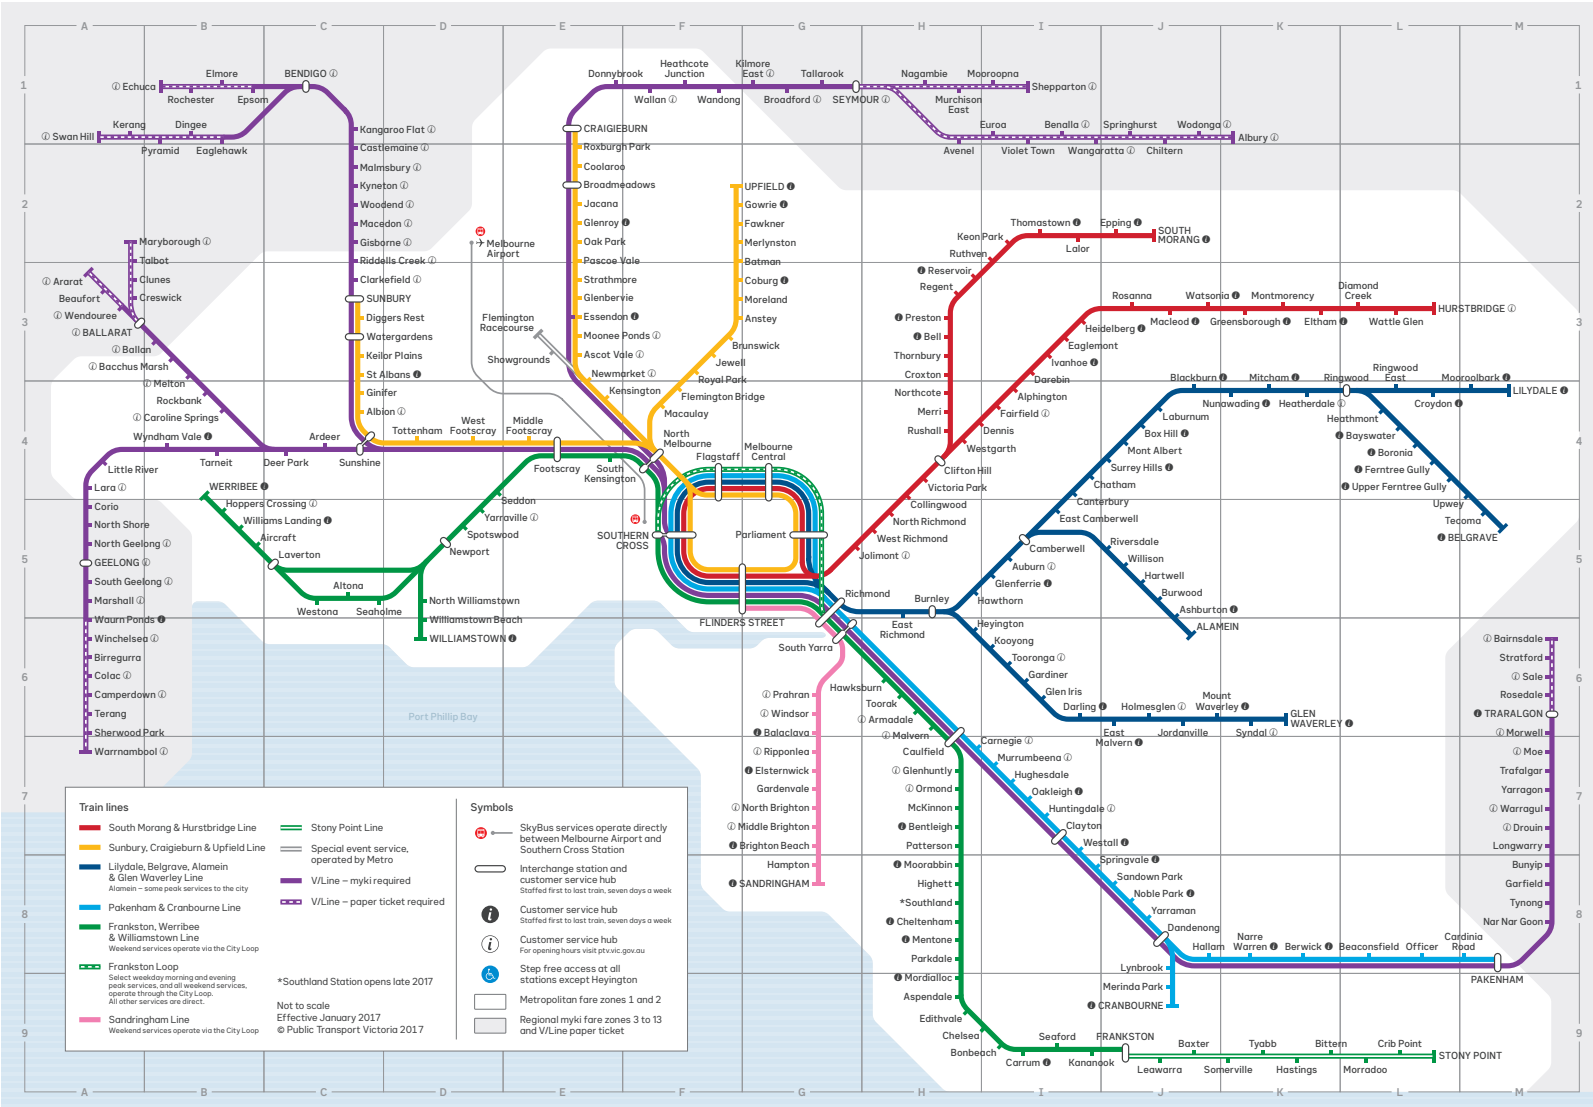

Victorian train network

Station index					
Aircraft	B5	East Camberwell	B1	Macedon	C2
Alamein	J6	East Malvern	I3	Macleod	C2
Albion	C4	East Richmond	H5	Marshall	A5
Albury	K1	Echuca	H1	Maryborough	A2
Alphington	I4	Edithvale	H9	McKinnon	H7
Altona	C5	Elmore	B1	Melbourne Central	G4
Anstey	F3	Elsternwick	G7	Melton	B3
Ararat	A3	Eltham	C3	Mentone	H8
Ardeer	C4	Epping	J2	Merinda Park	J9
Armadale	H6	Epsom	B1	Merlynston	F2
Ascot Vale	E3	Essendon	E3	Merril	H4
Ashburton	J5	Euroa	I1	Middle Brighton	G7
Aspendale	H9	Ferntree Gully	F4	Middle Footscray	E4
Auburn	I5	Fairfield	I4	Mitcham	K4
Avenel	H1	Fawkner	F2	Moae	M7
Bacchus Marsh	B3	Ferntree Gully	L4	Mont Albert	J4
Balaclava	G6	Flemington Bridge	F4	Moonee Ponds	A1
Ballaarat	A3	Flinders Street	G5	Mooroopna	H8
Batman	F2	Footscray	E4	Mordialloc	H9
Baxter	J9	Frankston	J9	Moradoo	F3
Bayswater	L4	Gardenvale	G7	Morradoo	L9
Beaconsfield	L8	Glen Iris	I6	Murrumbidgee	M6
Beaufort	A3	Glen Waverley	E3	Newmarket	H6
Belgrave	M5	Glenoble	K8	North Melbourne	H1
Bell	H3	Geelong	A5	North Richmond	F2
Benalla	I1	Ginifer	C4	North Shore	A5
Bendigo	C1	Giabrone	C2	Nagambie	H1
Bentleigh	H7	Glen Iris	I6	Nar Nar Goon	M8
Barwick	K8	Glen Waverley	E3	Narre Warren	K8
Birregurra	A6	Glenbervie	E3	Newmarket	H6
Bittern	K9	Glenferrie	I5	Newport	D5
Blackburn	J9	Glenhurie	H7	Noble Park	J8
Bonbeach	L9	Glenroy	E2	Northcote	H4
Boronia	L4	Gowrie	F2	North Brighton	G7
Box Hill	G7	Greensborough	K3	North Geelong	A5
Brighton Beach	G7	Hallam	K8	North Melbourne	F4
Broadmeadows	E2	Hampton	G8	North Richmond	H5
Brunswick	F3	Hartwell	J5	North Williamstown	D5
Bunyip	H5	Hastings	K9	North Williamstown	D5
Burnley	H5	Hawkesburn	H6	Northcote	H4
Burwood	J5	Hawthorn	H5	Oak Park	E2
Camberwell	F1	Heathcote Junction	F1	Oakleigh	I7
Camberdown	A6	Heatherdale	K4	Officer	L8
Canterbury	I4	Heidelberg	I3	Ormond	H7
Cardinia Road	M8	Heyting	H6	Pakenham	M8
Carnegie	H7	Highett	H7	Parkdale	H8
Caroline Springs	B4	Holmesglen	J6	Parliament	G5
Carrum	I9	Hoppers Crossing	B5	Pascoe Vale	E2
Castlemaine	C2	Hughesdale	I7	Patterson	H7
Cauffield	H7	Huntingdale	I7	Prahran	G6
Chatham	I4	Hurstbridge	L3	Preston	H3
Chelsea	H9	Ivanhoe	I3	Pyrromid	B1
Cheltenham	H8	Jacana	E2	Regent	H3
Chiltern	J1	Jacana	E2	Reservoir	H3
Clifton Hill	H4	Jewell	F3	Richmond	G5
Clunes	A3	Jordanville	J6	Riddells Creek	C2
Colac	A6	Kanangook	I9	Ripponlea	L4
Colac	A6	Kangaroo Flat	C1	Riversdale	G7
Compendown	H4	Keilor Plains	C3	Rochester	B1
Concord	A5	Keon Park	I2	Rockbank	J4
Craigieburn	E1	Kensington	E4	Rosanna	J3
Cranbourne	J9	Kilmore East	A1	Rosedale	M6
Creswick	A3	Kilmore East	A1	Roxburgh Park	E2
Crib Point	L9	Kooyong	G6	Royal Park	H3
Croydon	L4	Kyneton	C2	Russhill	F4
Croxton	H3	Lalor	I2	Rutven	I2
Dandenong	J8	Lara	I2	Sale	M6
Darbin	I3	Lara	I2	Sandown Park	J8
Darling	C5	Laverton	C5	Sandringham	G8
Deer Park	C4	Leawarra	J9	Seaford	I9
Dennis	I4	Lilydale	M4	Seaholme	C5
Diamond Creek	L3	Little River	A4	Seddon	D4
Diggers Rest	C3	Longwarry	M7	Seymour	G1
Dingee	B1	Lynbrook	J8	Shepparton	I1
Donnybrook	E1	Malvern	A6	Shepparton	A6
Drain	M7	Macaulay	F4	Showgrounds	E3