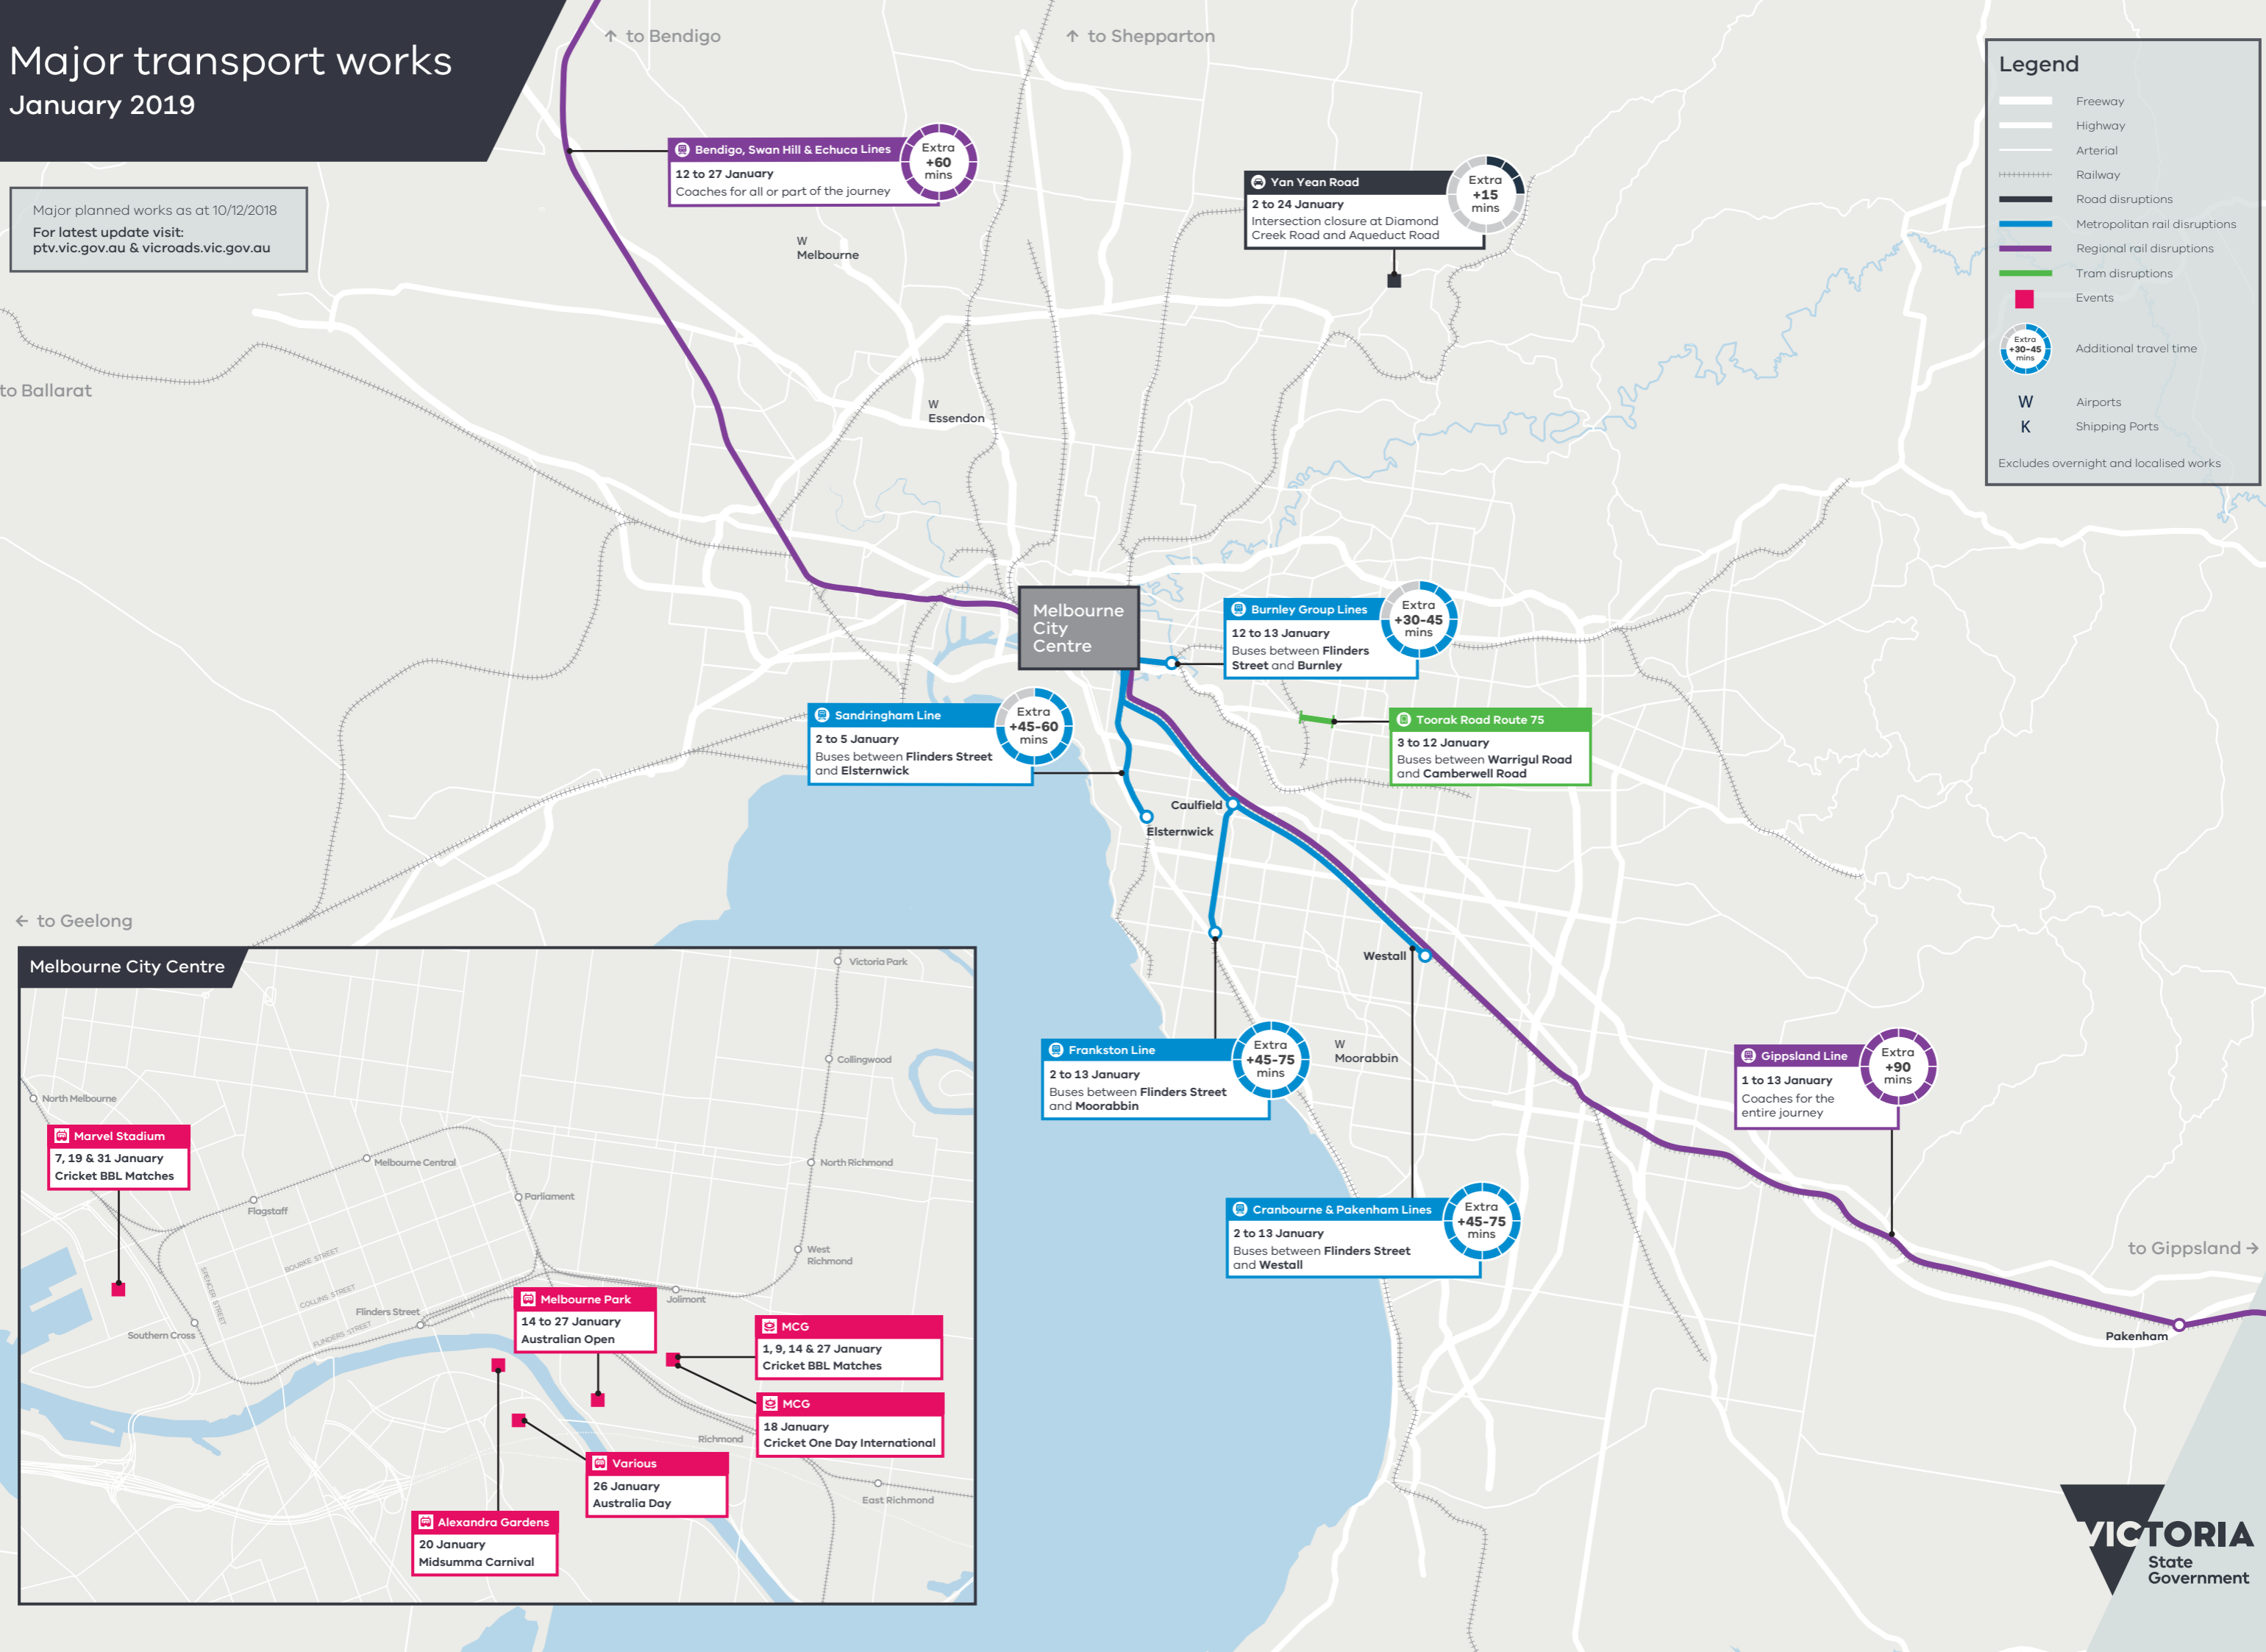

Major transport works

January 2019

Major planned works as at 10/12/2018
 For latest update visit:
ptv.vic.gov.au & vicroads.vic.gov.au

Legend

-  Freeway
-  Highway
-  Arterial
-  Railway
-  Road disruptions
-  Metropolitan rail disruptions
-  Regional rail disruptions
-  Tram disruptions
-  Events
-  Additional travel time
-  Airports
-  Shipping Ports

Excludes overnight and localised works

Melbourne City Centre

- Marvel Stadium:** 7, 19 & 31 January. Cricket BBL Matches.
- Melbourne Park:** 14 to 27 January. Australian Open.
- MCG:** 1, 9, 14 & 27 January. Cricket BBL Matches.
- MCG:** 18 January. Cricket One Day International.
- Various:** 26 January. Australia Day.
- Alexandra Gardens:** 20 January. Midsumma Carnival.

11687 DEDJTR TNP_Map_MajorWorksAndEvents_January2019